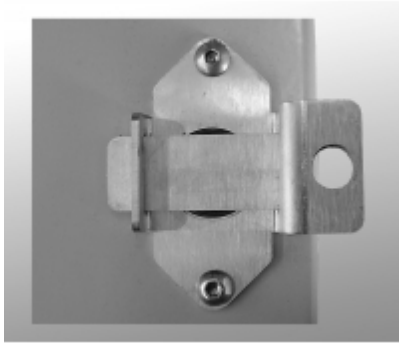

## Padlock Adaptor

EJ Series

### Features

- For use with Eclipse Junior (EJ) Series enclosures.
- Padlock adaptor fits directly over the slotted quarter turn preventing access.
- 2mm thick 14 gauge stainless steel.
- Stainless steel mounting hardware provided.
- Once installed, the bolts cannot be removed without the door open.
- Easy installed in the field.
- Padlock not included.
- Maintains UL/CSA Type 4, 4X rating.