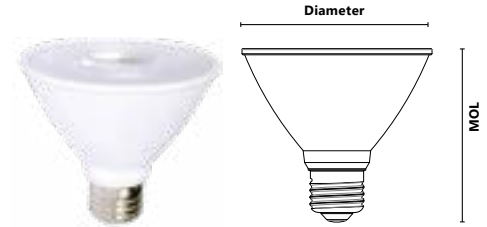

Order code: 66295
 Description: P30S/12W/40K/25/CHOICE/STD
 UPC: 69549662957
 Case quantity: 6

MOL : 3 3/4 in. (85mm) Dia. : 3 3/4 in. (95 mm)

PERFORMANCE DATA

Shape: PAR30SN
 Base: E26
 Watts(W): 12
 Volts (VAC): 120
 Colour temperature (K)**: 4 000
 Life L70 (hrs): 15 000
 Initial lumens (lm)*: 1 006
 Initial lumens per watt (lm/W): 84
 CRI: 94
 Beam angle (°): 25
 CBCP: 3 843
 Power factor: 0.9
 Operating temperature range: -20 °C to 40 °C (-4 °F to 104 °F)
 Traditional equivalent (W): 75

*Initial lumens range: +/- 10 % **Typical colour temperature range: +/- 10 %

COMPATIBLE DIMMERS

Legrand	HCL453P, RH703PTUTC
Cooper	AAL06, DAL06P, SLC03P
Leviton	6615, 6674, DSL06-1LZ, DSM10-1LZ, IPE04-1LZ, IPL06
Lutron	AYCL-253P, CTCL-153P, DVCL-153P, DVCL-253P, DVELV-300P, MACL-153P, PD-6WCL, SELV-300P