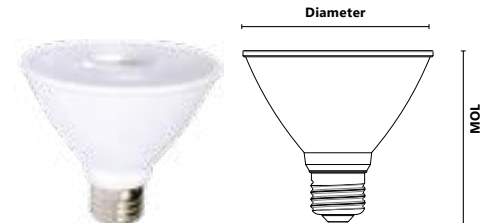

Order code: 66296
 Description: P30S/12W/40K/40/CHOICE/STD
 UPC: 69549662964
 Case quantity: 6

MOL : 3 3/4 in. (85mm) Dia. : 3 1/4 in. (95 mm)

PERFORMANCE DATA

Shape: PAR30SN
 Base: E26
 Watts(W): 12
 Volts (VAC): 120
 Colour temperature (K)**: 4 000
 Life L70 (hrs): 15 000
 Initial lumens (lm)*: 977
 Initial lumens per watt (lm/W): 81
 CRI: 93
 Beam angle (°): 40
 CBCP: 1 740
 Power factor: 0.93
 Operating temperature range: -20 °C to 40 °C (-4 °F to 104 °F)
 Traditional equivalent (W): 75

*Initial lumens range: +/- 10 % **Typical colour temperature range: +/- 10 %

COMPATIBLE DIMMERS

Legrand	HCL453P, RH703PTUTC
Cooper	AAL06, DAL06P, SLC03P
Leviton	6615, 6674, DSL06-1LZ, DSM10-1LZ, IPE04-1LZ, IPL06
Lutron	AYCL-253P, CTCL-153P, DVCL-153P, DVCL-253P, DVELV-300P, MACL-153P, PD-6WCL, SELV-300P