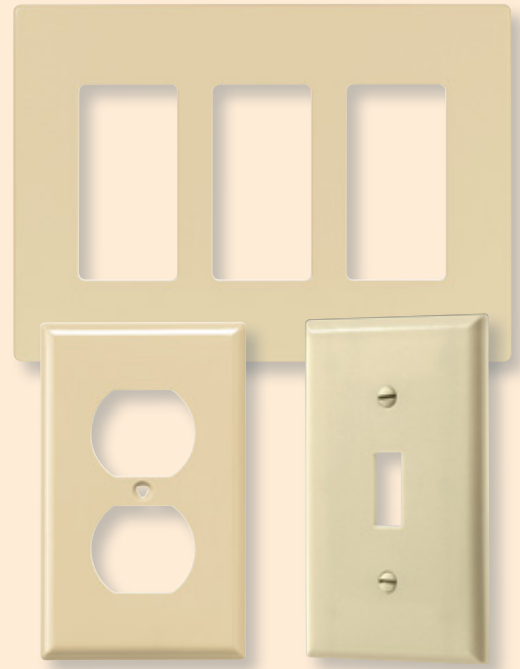

# Wallplates

Our extensive line of wallplates is designed and manufactured to perform in a wide range of applications; no matter what you need, you'll find the desired material, configuration, size and color. Their heavy-duty construction provides outstanding performance throughout a home. Available in one- through six-gang configurations.

## Wallplate colors

- Mid-size screwless wallplates deliver the ultimate in designer looks with a screwless finish; they are fast and easy to install, virtually unbreakable and easy to clean
- Mid-size & oversize wallplates are designed for use in applications where additional wall coverage is needed
- Extra depth wallplates are available for use with old work outlet boxes for a flush fit to the wall
- Available wallplate materials include virtually unbreakable nylon & polycarbonate thermoplastics, 302/304 corrosion resistant stainless steel, brass, and thermoset
- Nylon & polycarbonate wallplates feature screw-catch, a timesaving feature that holds mounting screws captive to simplify installation
- Our wallplates are manufactured according to the performance & dimensional requirements of Federal Specification WP-455, NEMA Standard WD-1, UL Standard 514 and the NEC®