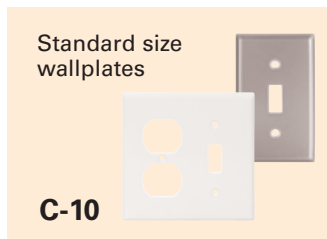

## Wallplate colors

- Mid-size screwless wallplates deliver the ultimate in designer looks with a screwless finish; they are fast and easy to install, virtually unbreakable and easy to clean
- Mid-size & oversize wallplates are designed for use in applications where additional wall coverage is needed
- Extra depth wallplates are available for use with old work outlet boxes for a flush fit to the wall
- Available wallplate materials include virtually unbreakable nylon & polycarbonate thermoplastics, 302/304 corrosion resistant stainless steel, brass, and thermoset
- Nylon & polycarbonate wallplates feature screw-catch, a timesaving feature that holds mounting screws captive to simplify installation
- Our wallplates are manufactured according to the performance & dimensional requirements of Federal Specification WP-455, NEMA Standard WD-1, UL Standard 514 and the NEC®