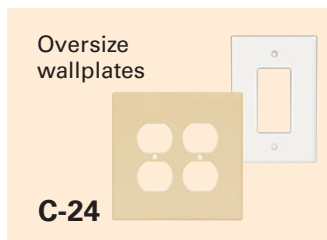

## Wallplate colors

- Mid-size screwless wallplates deliver the ultimate in designer looks with a screwless finish; they are fast and easy to install, virtually unbreakable and easy to clean
- Mid-size & oversize wallplates are designed for use in applications where additional wall coverage is needed
- Extra depth wallplates are available for use with old work outlet boxes for a flush fit to the wall
- Available wallplate materials include virtually unbreakable nylon & polycarbonate thermoplastics, 302/304 corrosion resistant stainless steel, brass, and thermoset
- Nylon & polycarbonate wallplates feature screw-catch, a timesaving feature that holds mounting screws captive to simplify installation
- Our wallplates are manufactured according to the performance & dimensional requirements of Federal Specification WP-455, NEMA Standard WD-1, UL Standard 514 and the NEC®

### Single receptacle

Description	Material	Color suffix	Catalog no.		
1-Gang with 1.40" (35.7mm) hole	Thermoset	V, W	□2731__	•	•
	302/304 Stainless steel	—	□93891	•	•

1-Gang

1-Gang