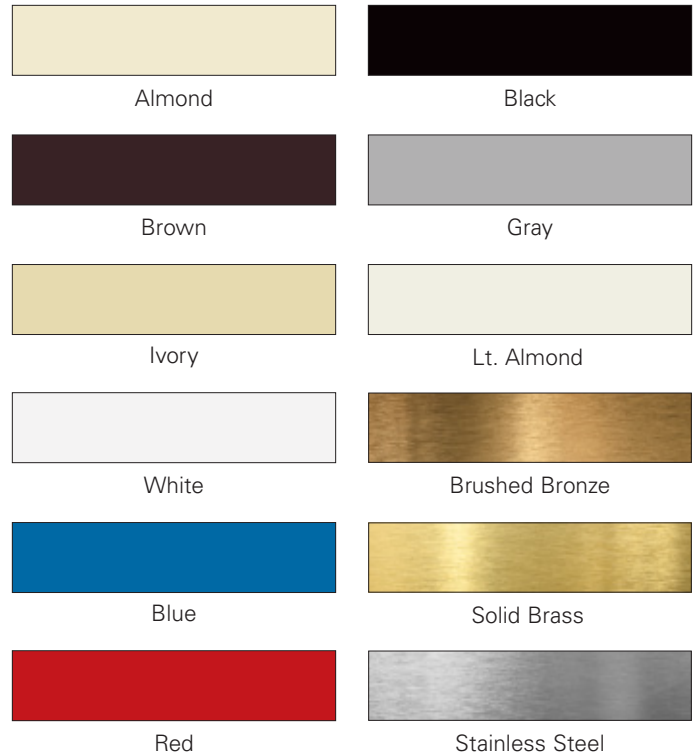

Wallplate colors