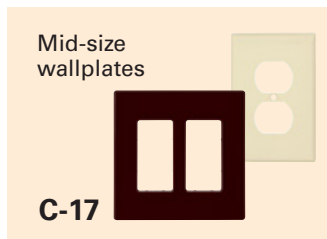

Wallplate families