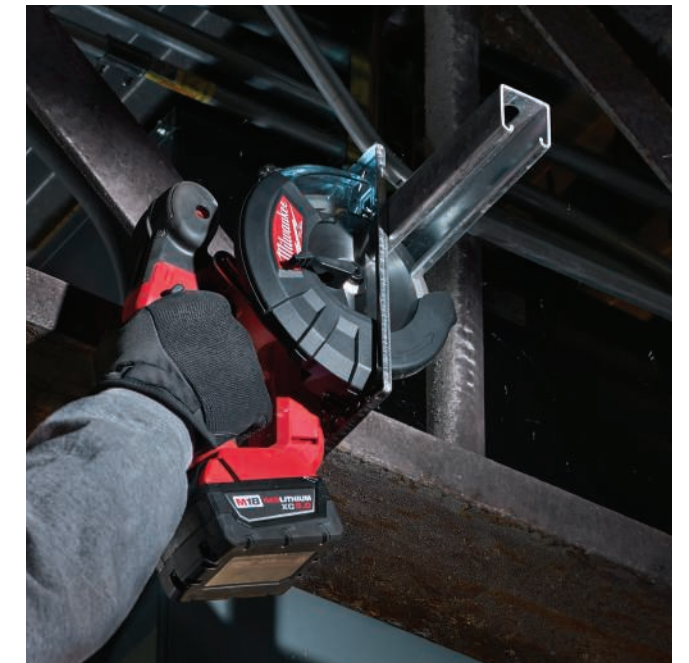

M18 FUEL
Metal Cutting Circular Saw Kit

2782-22 (2782-20 Tool-Only)

Specifications:

RPM	3,900
Blade Size	5-3/8" – 5-7/8"
Arbor Size	20 mm
Hang Hook	Yes
Length / Weight	4.7" / 6.5 lbs

Includes: (2) M18™ REDLITHIUM™ XC5.0 Battery Packs, 30T Blade, Multi-Voltage Charger, Contractor Bag