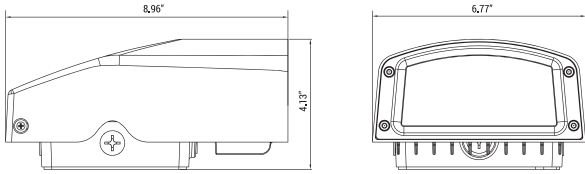

# OWP-FC-116-LED

LED Slimline Full Cut-Off Wall Pack Series

up to 40 Wattage / up to 5000 Lumens

Catalog Number:

Project Name:

Note:

Type:

## APPLICATIONS:

The Slim LED wall pack provides outdoor illumination utilizing a low-profile and provides versatility with an adjustable head tilt. Shallow distribution allows for varying mounting heights. Forward throw distribution provides a larger coverage area while keeping with the slim aesthetics. Ideal for low rise offices, apartments, hospitality, retail, and education.

## FEATURES:

- Sealed die-casting profile for outdoor applications
- Head tilts max 20° vertically to extend coverage area
- Replacing 50-100W HID
- Lumen output from 3500-5000lm with efficacy of 100lm/ W
- Built-in UL class 2 driver, optional for photocell
- UL listed

## DIMENSION: