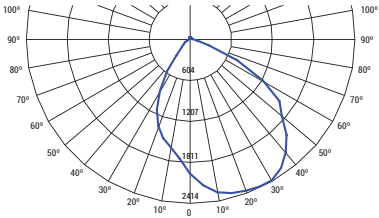

PHOTOMETRICS:

B	U	G
2	1	0

SPECIFICATIONS:

LUMENS	3500 / 5000 lumens
WATTAGE	27W / 40W
CCT	40K, 50K
CRI	70
LIGHT EFFICIENCY	100 lumens/watt
VOLTAGE	120-277 VAC
POWER FREQUENCY	50/60 Hz
FINISH	Bronze
APPLICABLE ENVIRONMENT	Dry/Damp/Wet location
WORKING TEMPERATURE	-40°C to 45°C

Ordering Guide > Example: OWP-FC-116-LED-5000L-MVOLT-40K-BZ

OWP-FC-116-LED					
SERIES	PERFORMANCE	VOLTAGE	CCT	FINISH	ACCESSORIES
OWP-FC-116-LED	3500L - 3500 lumens 5000L - 5000 lumens	MVOLT - 120/277V	30K - 3000K 35K - 3500K 40K - 4000K 50K - 5000K	BZ - Bronze	WPPHC - Photocell