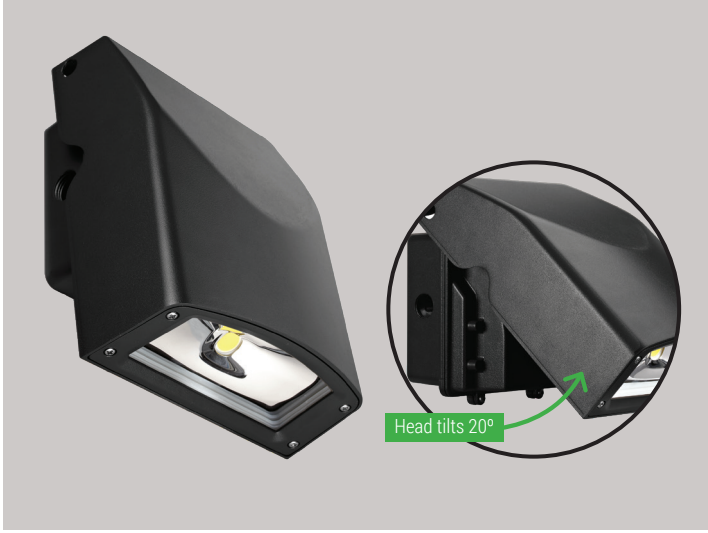

# OWP-FC-116-LED

LED Slimline Full Cut-Off Wall Pack Series

up to 40 Wattage / up to 5000 Lumens

Catalog Number:

Project Name:

Note:

Type:

## APPLICATIONS:

The Slim LED wall pack provides outdoor illumination utilizing a low-profile and provides versatility with an adjustable head tilt. Shallow distribution allows for varying mounting heights. Forward throw distribution provides a larger coverage area while keeping with the slim aesthetics. Ideal for low rise offices, apartments, hospitality, retail, and education.

## FEATURES:

- Sealed die-casting profile for outdoor applications
- Head tilts max 20° vertically to extend coverage area
- Replacing 50-100W HID
- Lumen output from 3500-5000lm with efficacy of 100lm/ W
- Built-in UL class 2 driver, optional for photocell
- UL listed