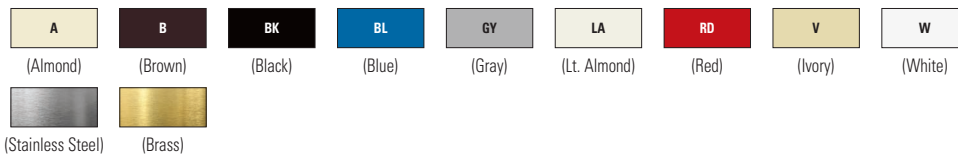

#### Product description

1-Gang, 2-Gang, 3-Gang, 4-Gang, 5-Gang, 6-Gang

1-Gang

2-Gang

3-Gang

4-Gang

5-Gang

6-Gang

#### Color ordering information:

For ordering devices, include Catalog no. followed by the Color suffix: A (Almond), B (Brown), BK (Black), BL (Blue), GY (Gray), LA (Light Almond), RD (Red), V (Ivory), W (White)