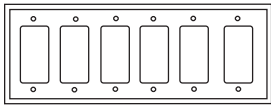

### Standard size decorator wallplates

#### Product description

1-Gang, 2-Gang, 3-Gang, 4-Gang, 5-Gang, 6-Gang

1-Gang

2-Gang

3-Gang

4-Gang

5-Gang

6-Gang

#### Decorator wallplates

| Gang   | Material                | Color suffix                   | Catalog no. |  |  |
|--------|-------------------------|--------------------------------|-------------|---|---|
| 1-Gang | Nylon                   | A, B, BK, BL, GY, LA, RD, V, W | □ 5151__    | •   | •   |
|        | Thermoset               | A, B, BK, GY, LA, V, W         | □ 2151__    | •   | •   |
|        | 302/304 Stainless steel | —                              | □ 93401     | •   | •   |
|        | Brass                   | —                              | □ 94401     | •   | •   |
| 2-Gang | Nylon                   | A, B, BK, GY, LA, V, W         | □ 5152__    | •   | •   |
|        | Thermoset               | A, B, BK, GY, LA, V, W         | □ 2152__    | •   | •   |
|        | 302/304 Stainless steel | —                              | □ 93402     | •   | •   |
|        | Brass                   | —                              | □ 94402     | •   | •   |
| 3-Gang | Thermoset               | A, B, GY, LA, V, W             | □ 2163__    | •   | •   |
|        | 302/304 Stainless steel | —                              | □ 93403     | •   | •   |
| 4-Gang | Thermoset               | A, B, LA, V, W                 | □ 2164__    | •   | •   |
|        | 302/304 Stainless steel | —                              | □ 93404     | •   | •   |
| 5-Gang | Thermoset               | A, B, LA, V, W                 | □ 2165__    | •   | •   |
|        | 302/304 Stainless steel | —                              | □ 93405     | •   | •   |
| 6-Gang | Thermoset               | A, B, LA, V, W                 | □ 2166__    | •   | •   |
|        | 302/304 Stainless steel | —                              | □ 93406     | •   | •   |