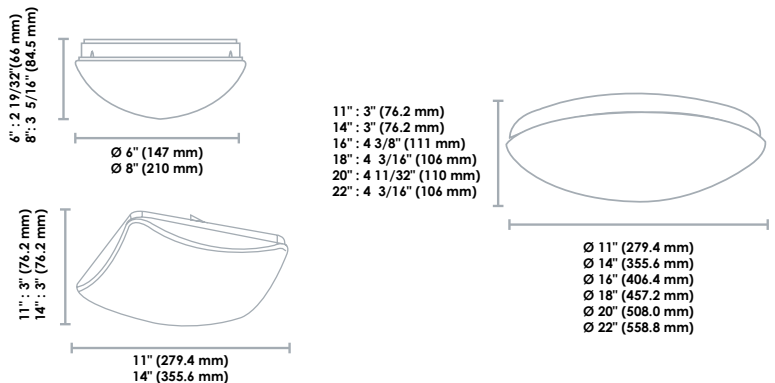

Lumen values are derived from photometric testing. For a complete list of compatible dimmers and ENERGY STAR qualified products, please visit www.standardpro.com