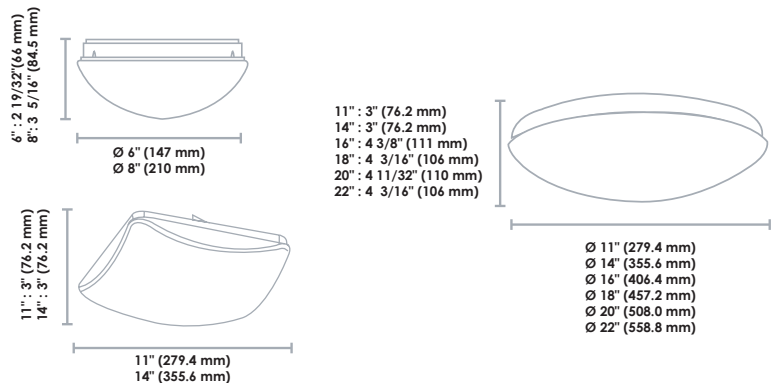

Lumen values are derived from photometric testing. For a complete list of compatible dimmers and ENERGY STAR qualified products, please visit www.standardpro.com