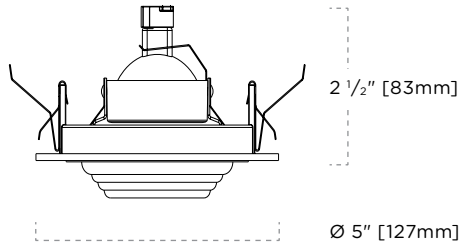

FEATURES

- Utilizes MR16
- Wet location listed
- Die-cast aluminum fixture
- Powder coated and plated trim ring finishes
- Trim clips designed for 5/8" ceiling thickness
- Accepts 1 optional media

DETAILS

Trim Class: 4"
Category: Recessed Downlight
Shape: Round
Adjustability: Fixed

2-110-T-Coral-MR16-Specs • Subject to change without notice • Rev 2016.12.16 • 1/4

Features & Lighting

DIMENSIONS

CEILING CUTOUT

NON-INSULATED

2-020
Round Non-Insulated
L 10 1/2" [267mm]
W 7 3/4" [197mm]
H 3 1/2" [90mm]

2-060
Round Non-Insulated
L 13 3/4" [349mm]
W 10 7/8" [276mm]
H 3 1/2" [90mm]

INSULATED

2-010
Round Insulated
L 13 3/4" [350mm]
W 10 7/8" [277mm]
H 7" [178mm]

2-012
Round Insulated
L 22 1/2" [572mm]
W 8 1/2" [216mm]
H 5 7/8" [150mm]

REMODEL

2-030
Round Remodel
L 14 1/2" [356mm]
W 4 1/2" [114mm]
H 5 1/8" [130mm]

SPECIALIZED

2-060
Round Chicago Plenum
L 13 3/4" [350mm]
W 10 7/8" [277mm]
H 4 1/2" [115mm]