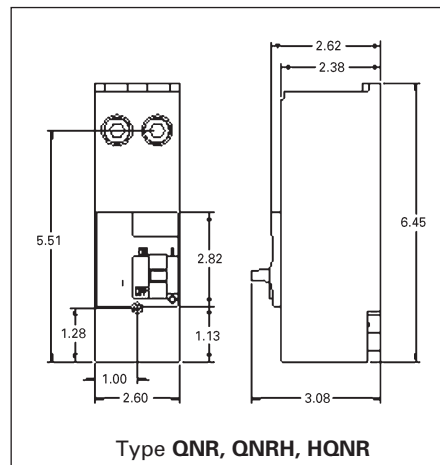

Circuit Breakers

Line Diagrams

Dimension Drawings

Ⓞ All standard circuit breakers are calibrated to 40°C maximum ambient application.