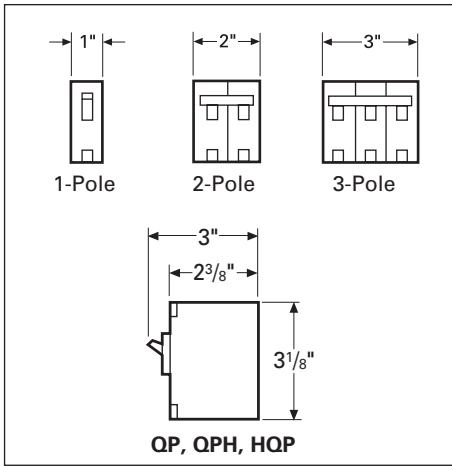

Circuit Breakers

Line Diagrams

Dimension Drawings

Ⓞ All standard circuit breakers are calibrated to 40°C maximum ambient application.