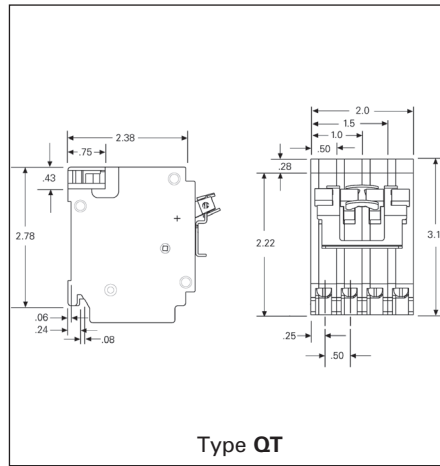

Circuit Breakers

Line Diagrams

Dimension Drawings

Ⓞ All standard circuit breakers are calibrated to 40°C maximum ambient application.