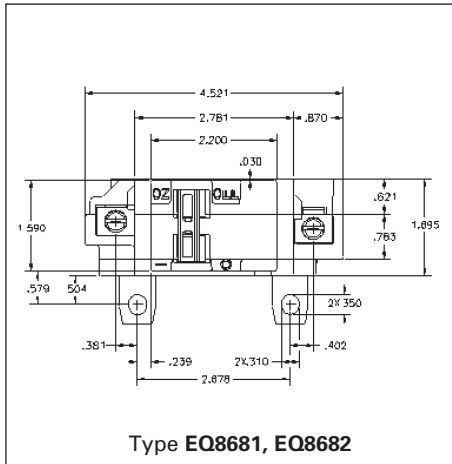

Circuit Breakers

Line Diagrams

Dimension Drawings

Ⓞ All standard circuit breakers are calibrated to 40°C maximum ambient application.