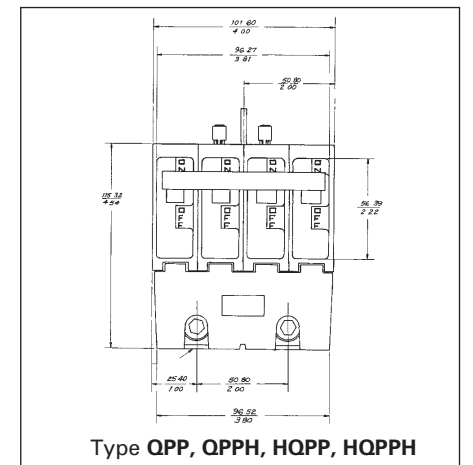

Circuit Breakers

Line Diagrams

Dimension Drawings

Ⓞ All standard circuit breakers are calibrated to 40°C maximum ambient application.