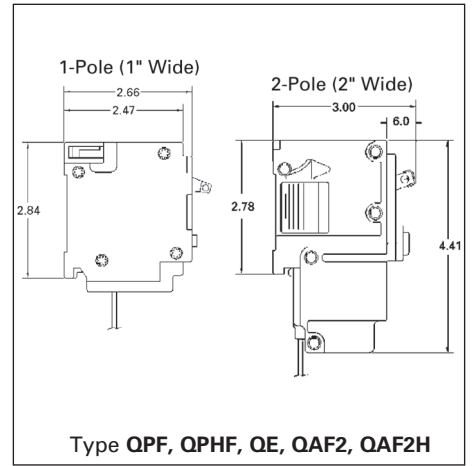

Circuit Breakers

Line Diagrams

Dimension Drawings

Ⓞ All standard circuit breakers are calibrated to 40°C maximum ambient application.