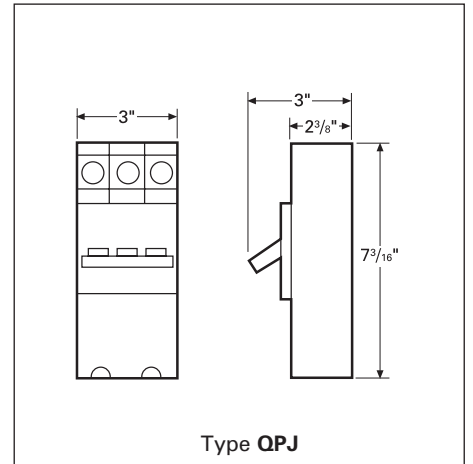

Circuit Breakers

Line Diagrams

Dimension Drawings

Ⓞ All standard circuit breakers are calibrated to 40°C maximum ambient application.