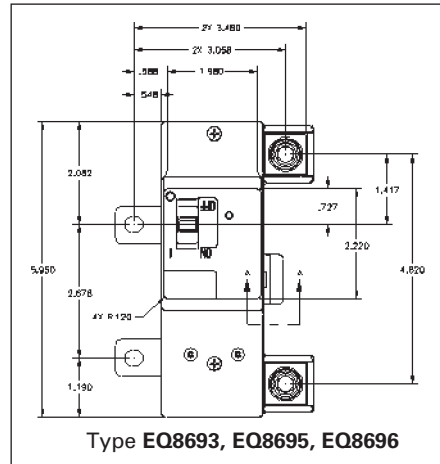

Circuit Breakers

Line Diagrams

Dimension Drawings

Ⓞ All standard circuit breakers are calibrated to 40°C maximum ambient application.