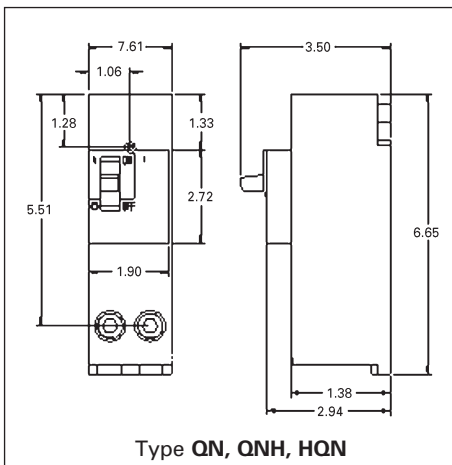

Circuit Breakers

Line Diagrams

Dimension Drawings

Ⓞ All standard circuit breakers are calibrated to 40°C maximum ambient application.