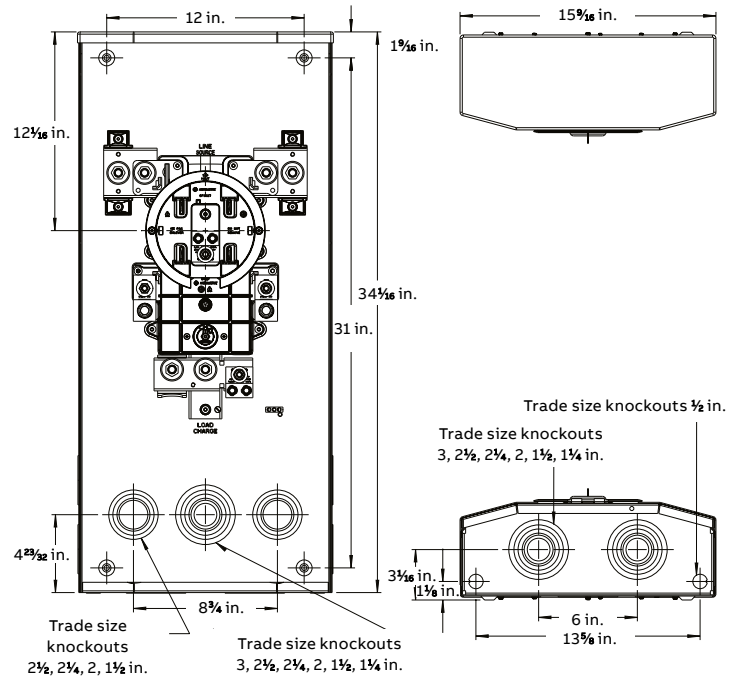

Underground