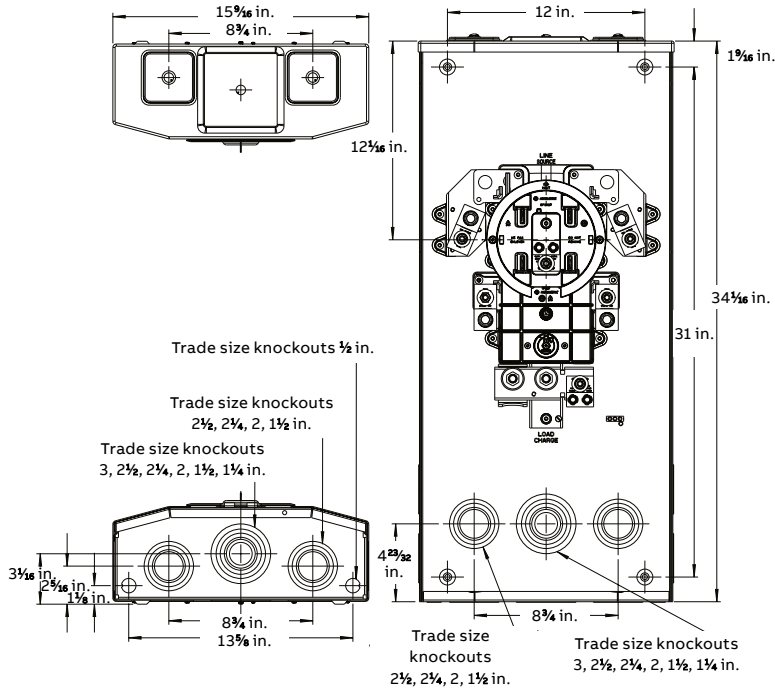

BP320 Series

320 A 600 V self-contained meter socket

Diagrams

Overhead