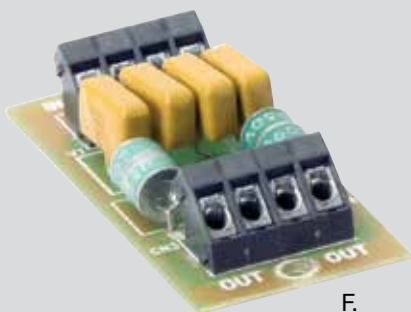

Standalone Antenna, Cable Satellite, Cable Internet Surge Protective Devices

D.

E.

IG1CM & IG1CM3R

- 10 kA surge protection per line
- Gas tube protection 90 VDC breakdown

Model #	Lines	Thread Type	Location	Enclosure
D. IG1CM	1 (up to 2)	F	Indoor	—
E. IG1C3R	1 (up to 6 coax)	F	Indoor/Outdoor	Type 3R

Surge Accessories

F.

G.

H.

Model #	Description	Lines	For Use In
F. IG2T	Spare telephone/modem/DSL Internet protection module	2	IG2TM, IG1CM, IG2T3R, IG1C3R, IG1300-2T-1C3
G. IG1C	Spare coax cable protection module	1	IG1CM, IG1C3R, IG2TM, IG4TM, IG2T3R
H. IGFlush	Flush Mount Kit	—	IG2TM, IG4TM, IG1CM