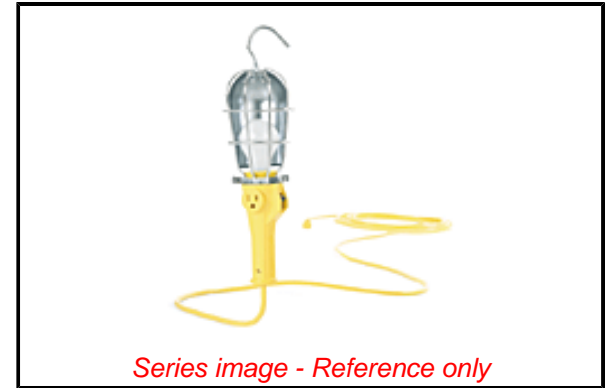

PLEASE CHECK WWW.MOLEX.COM FOR LATEST PART INFORMATION

Part Number: [1301020272](#)
Status: **Active**
Overview: [Hand Lamps](#)
Description: Safeway Phenolic Hand Lamp with 100W, Quick Open Guard, with Switch and Side Outlet

Documents:

[Brochure \(PDF\)](#) [RoHS Certificate of Compliance \(PDF\)](#)

Agency Certification

CSA LR85374
 UL E59251

General

Product Family Portable Lighting
 Series [130102](#)
 NEMA Configuration N/A
 Outlet Side
 Overview [Hand Lamps](#)
 Product Name Safety Yellow
 Type Hand Lamps
 UPC 78678860138

Physical

Cord Length - Primary N/A
 Cord Length - Secondary N/A
 Depth 101.60mm (4.000")
 Duty Commercial
 Guard Included Yes
 Guard Type Quick Open
 Height 381.00mm (15.000")
 Length N/A
 Material - Guard #8 Gauge Zinc-plated Steel
 Mounting Style Hand Held
 Packaging Type Carton
 Socket Construction N/A

Electrical

Bulb Type Incandescent
 Lamp Type A21
 Lamp Wattage - Maximum 100W
 Lumens 1000
 On/Off Switch Yes
 Voltage (Fixture) - Maximum 240V

Material Info

Engineering Number 276US

EU ELV

Not Reviewed

EU RoHS