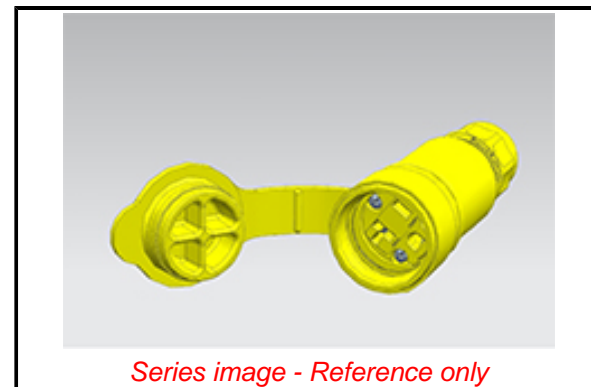

PLEASE CHECK WWW.MOLEX.COM FOR LATEST PART INFORMATION

Part Number: [1301460052](#)
Status: **Active**
Overview: [Watertite Extreme Wet-Location Wiring Solutions](#)
Description: [Watertite Extreme Connector, 2 Pole/3 Wire, NEMA 5-20, 125V, Cord Grip Body Size F2, Silicone Husk](#)

Documents:

[Datasheet (PDF)](#) [RoHS Certificate of Compliance (PDF)](#)

Agency Certification

CSA LR6837
UL E10176

General

Product Family [Wiring Devices](#)
Series [130146](#)
IP Rating [IP69K](#)
NEMA Configuration [NEMA 5-20](#)
Overview [Watertite Extreme Wet-Location Wiring Solutions](#)
Product Name [Watertite Extreme](#)
Receptacle Type [Single](#)
Specialty [N/A](#)
Type [Connector](#)
UPC [78678871122](#)

Physical

Cord Grip Body Size [F2 1/2"](#)
Flange [No](#)
Flip Lid [No](#)
Gender [Female](#)
Length [N/A](#)
Locking Blade [No](#)
Net Weight [107.954/g](#)
Poles [2-pole/3-wire](#)

Electrical

Cord Type [N/A](#)
Current - Maximum per Contact [20.0A](#)
GFCI [No](#)
Lighted Connector [No](#)
Voltage - Maximum [125V](#)

Material Info

Engineering Number [15W33](#)

Series image - Reference only

EU ELV

Not Relevant

EU RoHS

Not Reviewed

REACH SVHC

Not Reviewed

Halogen-Free

Status

Not Reviewed

For more information, please visit [Contact US](#)

China ROHS

Not Reviewed

ELV

Not Relevant

RoHS Phthalates

Not Reviewed

Search Parts in this Series

[130146 Series](#)