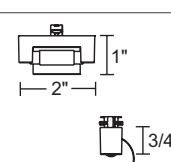

Dimensions

Finishes

White (WH)

Xenon T3-1/4 Festoon Lamps

Cat. No.	Volts	Watts	Clear/ Frosted	Rated Lumens
TL960 CLR	12	5	Clear	50
TL960 FRST	12	5	Frosted	50
TL961 CLR	12	10	Clear	120
TL961 FRST	12	10	Frosted	120
TL964 CLR 24	24	5	Clear	50
TL964 FRST 24	24	5	Frosted	50
TL965 CLR 24	24	10	Clear	120
TL965 FRST 24	24	10	Frosted	120

©2017 Acuity Brands Lighting, Inc. The marks appearing in this catalog are trademarks of Acuity Brands Lighting, Inc. Products shown in this brochure may be covered by U.S. and international patents and patents pending. Specifications subject to change without notice. Printed in the U.S.A.