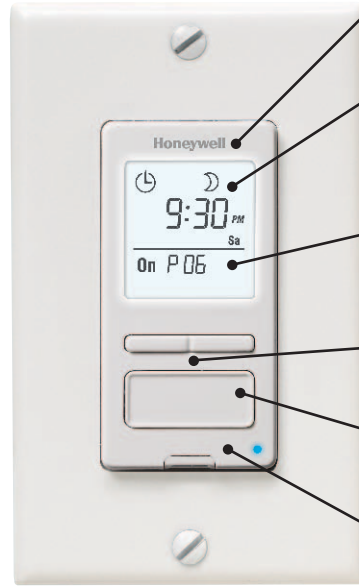

# EconoSwitch™ Programmable Wall Switches

EASILY INSTALL CONVENIENCE, SAFETY AND SAVINGS WITH STYLE

**Hidden buttons** – Flap door hides programming buttons and acts as an On/Off switch when pressed.

**Complete offering** – From single pole to three-way installations, lighting, fan, pumps and motors.

**# 1 Choice of Homeowners** – Honeywell is the leading brand in temperature control.

**Color Options** – Available in White (featured) or Light Almond (shown below).

PLS530 / PLS730 Series

PLS550 / PLS750 Series

**Large backlit screen** – Large screen with option to use backlight as a nightlight with lower intensity.

**3-Button easy-to-use interface** – For operation and programming.

**Random mode** – Simulates presence during absence for improved security.