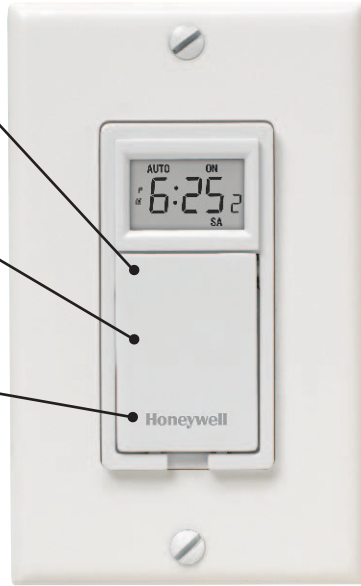

EconoSwitch™ Programmable Wall Switches

EASILY INSTALL CONVENIENCE, SAFETY AND SAVINGS WITH STYLE

Hidden buttons – Flap door hides programming buttons and acts as an On/Off switch when pressed.

Complete offering – From single pole to three-way installations, lighting, fan, pumps and motors.

 # 1 Choice of Homeowners – Honeywell is the leading brand in temperature control.

Color Options – Available in White (featured) or Light Almond (shown below).

PLS530 / PLS730 Series