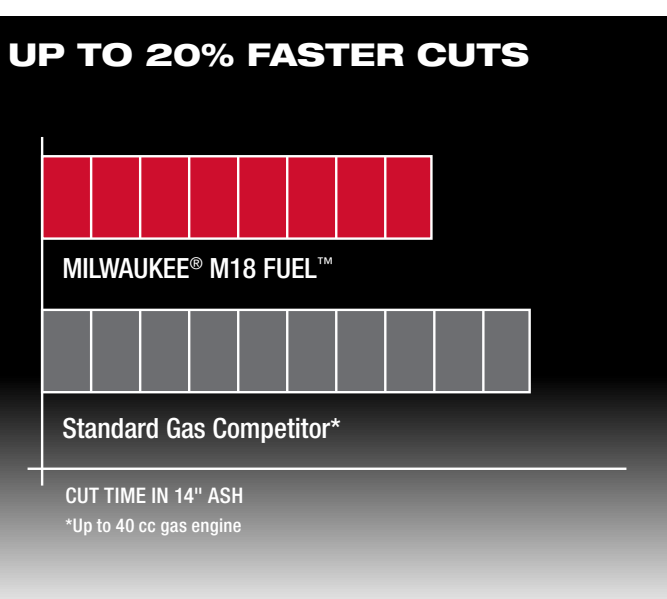

## 16" CHAINSAW

2727-21HD, 2727-20

**REDLITHIUM™**  
HIGH OUTPUT™ HD12.0

**POWER**  
TO CUT  
HARDWOODS

**FASTER**  
THAN  
GAS

UP TO  
**150 CUTS**  
PER CHARGE