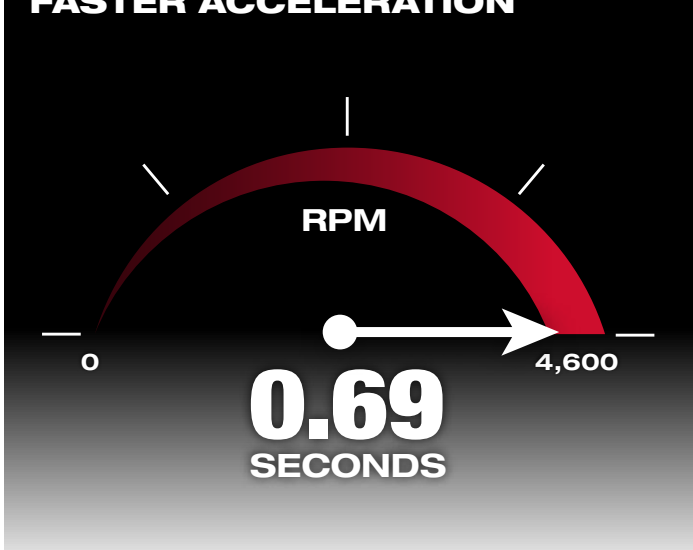

**FULL THROTTLE
UNDER
1 SECOND**

INCREASED PRODUCTIVITY