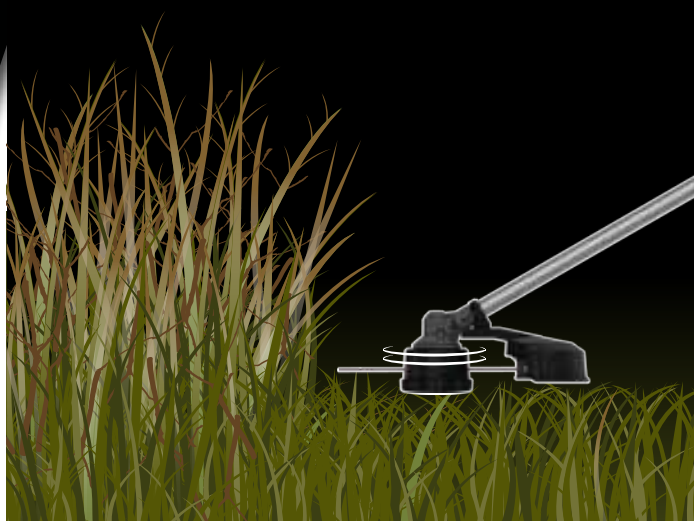

# M18 FUEL™ STRING TRIMMER w/ QUIK-LOK™

2825-21ST, 2825-20ST

QUIK-LOK™ ATTACHMENT  
CAPABLE

REDLITHIUM  
HD9.0

## MORE POWER

**POWER  
TO CLEAR  
THICK BRUSH**

## String Trimmer w/ QUIK-LOK™

DESCRIPTION	SPECIFICATIONS
Cutting Swath	14" – 16"
Line Diameter	.080" / .095"
RPM	0 – 4,900 / 0 – 6,200
Trigger	Variable Speed
Feed System	Bump Feed
Length	73.6"
Weight	12.3 lbs