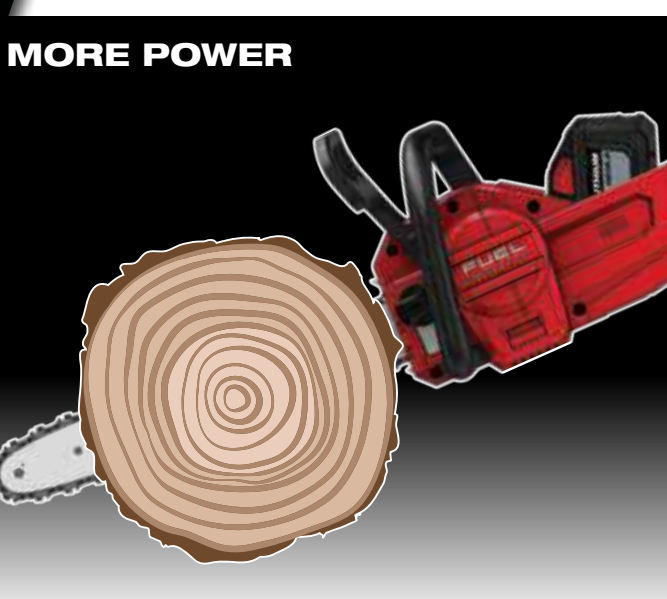

POWER
TO CUT
HARDWOODS