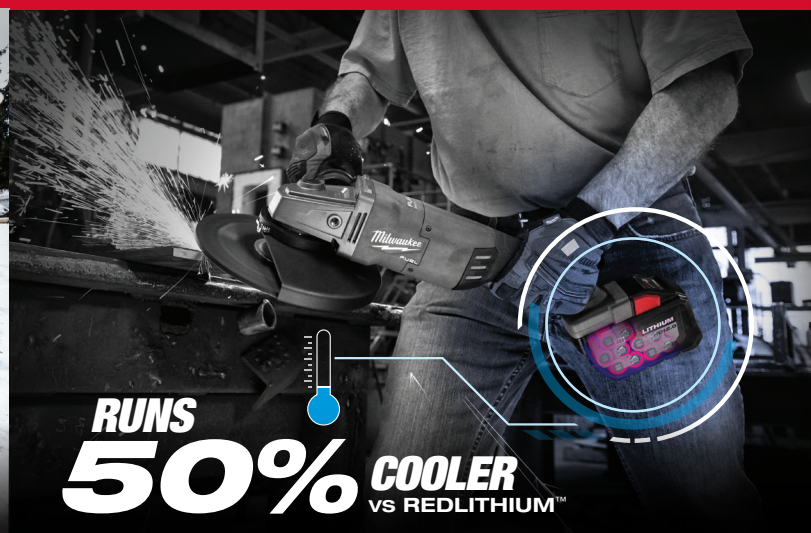

### HIGH OUTPUT™ CP

Powerful, with less weight and smaller size for reduced user fatigue and a better fit in tight spaces. Perfect for overhead work, and lightweight tools with users desiring XC power in a compact size.