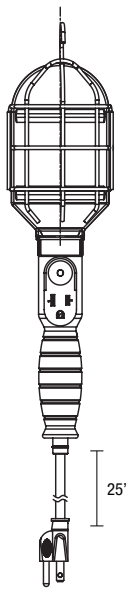

DIMENSIONS (cont'd)

TROUBLE LIGHT

Data is based upon tests performed in a controlled environment. Actual performance can vary depending on operating conditions.
All products are subject to change or may be discontinued any time without notice.