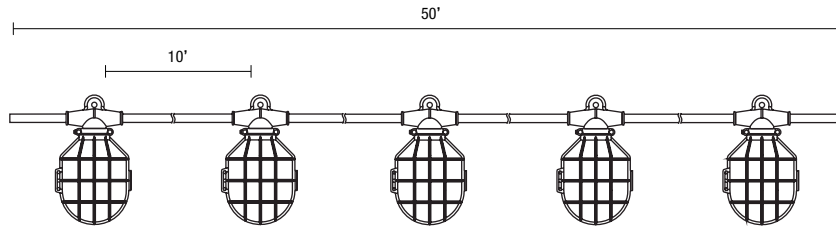

STRING LIGHT AND TROUBLE LIGHT

Our String and Trouble Lights were designed to provide temporary lighting in tough environments, whether you need lighting for a wide area or to perform a specific task. The String Lights are offered in lengths of 50' (15 m) and 100' (30 m) and are made of 12 or 14 AWG cable, which allows for them to be daisy-chained. The Trouble Light provides direct lighting for a smaller, specific area. It can be hung using the hook, leaving your hands free while performing a task. Multiple Trouble Lights can also be easily daisy-chained using the receptacle on the handle.

- Housing color: Orange
- Lamp guard material: Metal
- Built-in hanging hook
- On/Off switch on handle

Wire Specifications

- Length: 25' (7.5 m)
- SJTW 16 AWG / 3C
- NEMA 5-15

Technical specifications

- Heavy duty socket can handle up to 75 W
- Daisy-chain capability using receptacle on handle
- Suitable for use in dry locations

Order code	Part number	Type	Case qty (master)
66853	SL/CAGE/PLASTIC/YL/STD	Plastic Cage Replacement	50
66854	SL/SHOOK/METAL/STD 5P	Metal S Hooks (Pack of 5)	100

REPLACEMENT PLASTIC CAGE

S HOOKS

DIMENSIONS

STRING LIGHTS (50')

STRING LIGHTS (100')

Data is based upon tests performed in a controlled environment. Actual performance can vary depending on operating conditions. All products are subject to change or may be discontinued any time without notice.