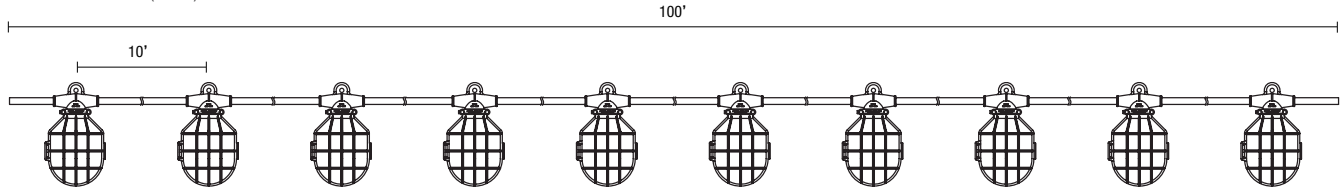

- Housing color: Orange
- Lamp guard material: Metal
- Built-in hanging hook
- On/Off switch on handle

Wire Specifications

- Length: 25' (7.5 m)
- SJTW 16 AWG / 3C
- NEMA 5-15

Technical specifications

- Heavy duty socket can handle up to 75 W
- Daisy-chain capability using receptacle on handle
- Suitable for use in dry locations

Ambient temperature

-40°C - +60°C

Compliances

- ETL

String Light

Trouble Light

QUICK SHIP AND TECHNICAL SPECIFICATION TABLE 🕒¹

Order code	Part number	Wire Length ft. (m)	Wire	Maximum Watts per Socket (W)	Volts		Amperage (A)	Socket	Number of Sockets	Lamp Guard Material	Case qty (master)	
					(Sockets)	(String)						
String Light												
66850	SL/50FT/DSC/5SKT/12AWG/PLASTIC/YL/STD	50 (15)	SJTW 12 AWG / 3C	150	120	125	12	E26	5	Plastic	1	
66851	SL/100FT/DSC/10SKT/12AWG/PLASTIC/YL/STD	100 (30)	SJTW 12 AWG / 3C	150	120	125	12	E26	10	Plastic	1	
67770	SL/100FT/DSC/10SKT/14AWG/PLASTIC/YL/STD	100 (30)	SJTW 14 AWG / 3C	150	120	125	12	E26	10	Plastic	1	
Trouble Light												
66852	TL/25FT/DSC/16AWG/METAL/OR/STD	25 (7.6)	SJTW 16 AWG / 3C	75	120	125	10	E26	1	Metal	12	

Order code	Part number	Type	Case qty (master)
66853	SL/CAGE/PLASTIC/YL/STD	Plastic Cage Replacement	50
66854	SL/SHOOK/METAL/STD 5P	Metal S Hooks (Pack of 5)	100

REPLACEMENT PLASTIC CAGE

S HOOKS

DIMENSIONS

STRING LIGHTS (50')

STRING LIGHTS (100')

Data is based upon tests performed in a controlled environment. Actual performance can vary depending on operating conditions. All products are subject to change or may be discontinued any time without notice.