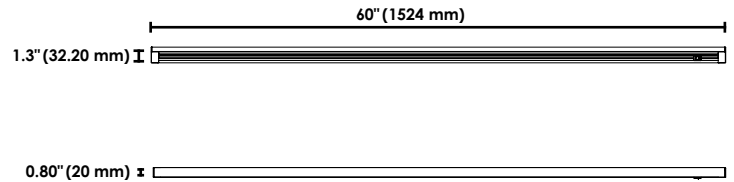

TECHNICAL DRAWINGS AND DIMENSIONS

COMPATIBLE DIMMERS

Brand	Model
LEGRAND	PD-5NE, RH703PTUTC
LUTRON	PD-6WCL, DVCL-153P, CTCL-153P, DVCL-253P, AYCL-253P, DVRP-253P-WH, SELV-300P, MACL-153P
COOPER	RRD-6NA-WH, SCL03P
LEVITON	6615, IPL06, 6674, DSL06-1LZ, DSM10-1LZ, IPE04-1LZ, DDMX1

COMPATIBLE ACCESSORIES

Order code	Description	Type
67787	UC/HARDWIREBOX/120V/STD	Hardwire Box
67202	UCS/PLUG/120V/STD	120 V Power Cord Plug
67203	UCS/JUMPER/6IN/STD	6" Jumper
67204	UCS/JUMPER/24IN/STD	24" Jumper
67205	UCS/JUMPER/36IN/STD	36" Jumper

DESCRIPTION AND OTHER OPTIONS

UCFL		/	60IN		/	120V		/	25W		/	30K		/	FR		/	WH		/	STD	
Family			Length			Voltage (VAC)			Wattage			Colour Temperature (K)			Lens Finish			Housing Colour Finish			Brand	
UCFL	Undercabinet FLUO LED		12IN	12 inches		120V	120 Volts		5W	5 Watts		30K	3 000 K		FR	Frosted		WH	White		STD	STANDARD
			24IN	24 inches					10W	10 Watts		40K	4 000 K									
			36IN	36 inches					15W	15 Watts												
			48IN	48 inches					20W	20 Watts												
			60IN	60 inches					25W	25 Watts												

Qty	Description	Price

I accept the specifications of the luminaire configuration mentioned above.

Name: _____
Company: _____
Signature: _____

Date: _____

Data is based upon tests performed in a controlled environment and representative of relative performance. Actual performance can vary depending on operating conditions. Specifications are subject to change without notice. August 8, 2019