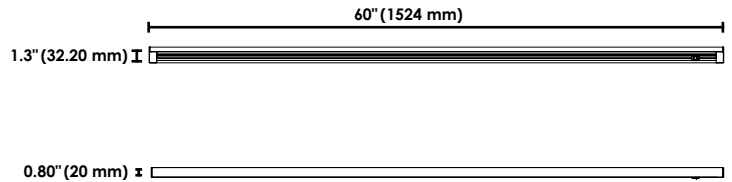

TECHNICAL DRAWINGS AND DIMENSIONS

COMPATIBLE DIMMERS

Brand	Model
LEGRAND	PD-5NE, RH703PTUTC
LUTRON	PD-6WCL, DVCL-153P, CTCL-153P, DVCL-253P, AYCL-253P, DVRP-253P-WH, SELV-300P, MACL-153P
COOPER	RRD-6NA-WH, SCL03P
LEVITON	6615, IPL06, 6674, DSL06-1LZ, DSM10-1LZ, IPE04-1LZ, DDMX1

COMPATIBLE ACCESSORIES

Order code	Description	Type
67787	UC/HARDWIREBOX/120V/STD	Hardwire Box
67202	UCS/PLUG/120V/STD	120 V Power Cord Plug
67203	UCS/JUMPER/6IN/STD	6" Jumper
67204	UCS/JUMPER/24IN/STD	24" Jumper
67205	UCS/JUMPER/36IN/STD	36" Jumper

DESCRIPTION AND OTHER OPTIONS

UCFL		/	60IN		/	120V		/	25W		/	30K		/	FR		/	WH		/	STD	
Family			Length			Voltage (VAC)			Wattage			Colour Temperature (K)			Lens Finish			Housing Colour Finish			Brand	
UCFL	Undercabinet FLUO LED		12IN	12 inches		120V	120 Volts		5W	5 Watts		30K	3 000 K		FR	Frosted		WH	White		STD	STANDARD
			24IN	24 inches					10W	10 Watts		40K	4 000 K									
			36IN	36 inches					15W	15 Watts												
			48IN	48 inches					20W	20 Watts												
			60IN	60 inches					25W	25 Watts												

Qty	Description	Price

I accept the specifications of the luminaire configuration mentioned above.

Name: _____
Company: _____
Signature: _____

Date: _____

Data is based upon tests performed in a controlled environment and representative of relative performance. Actual performance can vary depending on operating conditions. Specifications are subject to change without notice. August 8, 2019