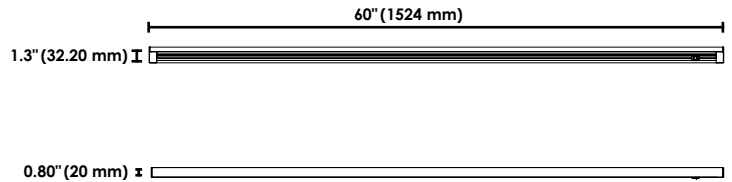

TECHNICAL DRAWINGS AND DIMENSIONS

COMPATIBLE DIMMERS

Brand	Model
LEGRAND	PD-5NE, RH703PTUTC
LUTRON	PD-6WCL, DVCL-153P, CTCL-153P, DVCL-253P, AYCL-253P, DVRP-253P-WH, SELV-300P, MACL-153P
COOPER	RRD-6NA-WH, SCL03P
LEVITON	6615, IPL06, 6674, DSL06-1LZ, DSM10-1LZ, IPE04-1LZ, DDMX1

COMPATIBLE ACCESSORIES

Order code	Description	Type
67787	UC/HARDWIREBOX/120V/STD	Hardwire Box
67202	UCS/PLUG/120V/STD	120 V Power Cord Plug
67203	UCS/JUMPER/6IN/STD	6" Jumper
67204	UCS/JUMPER/24IN/STD	24" Jumper
67205	UCS/JUMPER/36IN/STD	36" Jumper

DESCRIPTION AND OTHER OPTIONS

UCFL		/	60IN		/	120V		/	25W		/	30K		/	FR		/	WH		/	STD	
Family		Length		Voltage (VAC)		Wattage		Colour Temperature (K)		Lens Finish		Housing Colour Finish		Brand								
UCFL	Undercabinet FLUO LED	12IN	12 inches	120V	120 Volts	5W	5 Watts	30K	3 000 K	FR	Frosted	WH	White	STD	STANDARD							
		24IN	24 inches			10W	10 Watts									40K	4 000 K					
		36IN	36 inches			15W	15 Watts															
		48IN	48 inches			20W	20 Watts															
		60IN	60 inches			25W	25 Watts															

Qty	Description	Price

I accept the specifications of the luminaire configuration mentioned above.

Name: _____
Company: _____
Signature: _____

Date: _____

Data is based upon tests performed in a controlled environment and representative of relative performance. Actual performance can vary depending on operating conditions. Specifications are subject to change without notice. August 8, 2019