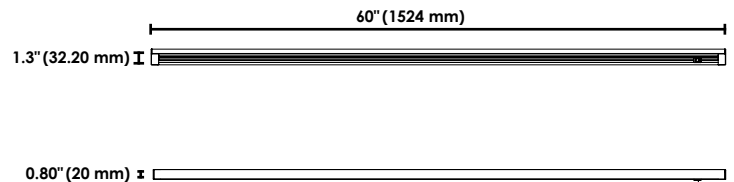

TECHNICAL DRAWINGS AND DIMENSIONS

COMPATIBLE DIMMERS

Brand	Model
LEGRAND	PD-5NE, RH703PTUTC
LUTRON	PD-6WCL, DVCL-153P, CTCL-153P, DVCL-253P, AYCL-253P, DVRP-253P-WH, SELV-300P, MACL-153P
COOPER	RRD-6NA-WH, SCL03P
LEVITON	6615, IPL06, 6674, DSL06-1LZ, DSM10-1LZ, IPE04-1LZ, DDMX1

COMPATIBLE ACCESSORIES

Order code	Description	Type
67787	UC/HARDWIREBOX/120V/STD	Hardwire Box
67202	UCS/PLUG/120V/STD	120 V Power Cord Plug
67203	UCS/JUMPER/6IN/STD	6" Jumper
67204	UCS/JUMPER/24IN/STD	24" Jumper
67205	UCS/JUMPER/36IN/STD	36" Jumper

DESCRIPTION AND OTHER OPTIONS

UCFL		/	60IN		/	120V		/	25W		/	30K		/	FR		/	WH		/	STD	
Family		Length		Voltage (VAC)		Wattage		Colour Temperature (K)		Lens Finish		Housing Colour Finish		Brand								
UCFL	Undercabinet FLUO LED	12IN	12 inches	120V	120 Volts	5W	5 Watts	30K	3 000 K	FR	Frosted	WH	White	STD	STANDARD							
		24IN	24 inches			10W	10 Watts									40K	4 000 K					
		36IN	36 inches			15W	15 Watts															
		48IN	48 inches			20W	20 Watts															
		60IN	60 inches			25W	25 Watts															

Qty	Description	Price

I accept the specifications of the luminaire configuration mentioned above.

Name: _____
Company: _____
Signature: _____

Date: _____

Data is based upon tests performed in a controlled environment and representative of relative performance. Actual performance can vary depending on operating conditions. Specifications are subject to change without notice. August 8, 2019