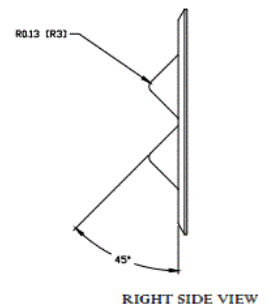

Angled Wallplate

Features

- Fits all Hubbell keystone connections (AV, data and fiber)
- Secure; Requires removal to access connectivity

Ordering Information

Description	Color	Catalog No.	UPC
Angled Wallplate, Single Gang, 4 Port	White	AFP14W	662620803340

Listings

UL and cUL Listed 1863
RoHS Compliant

Specifications

Plate Material High-impact thermoplastic (UL 94V-0)

TOP VIEW

FRONT VIEW

RIGHT SIDE VIEW

Online Resources