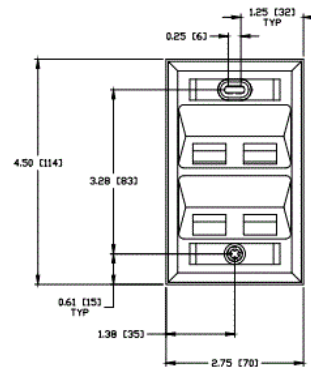

Angled Wallplate

Features

- Fits all Hubbell keystone connections (AV, data and fiber)
- Secure; Requires removal to access connectivity

Ordering Information

Description	Color	Catalog No.	UPC
Angled Wallplate, Single Gang, 4 Port	White	AFP14W	662620803340

Listings

UL and cUL Listed 1863
RoHS Compliant

Specifications

Plate Material High-impact thermoplastic (UL 94V-0)

TOP VIEW

FRONT VIEW

RIGHT SIDE VIEW

Online Resources