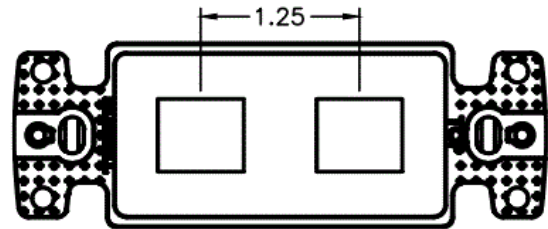

netSELECT

Wallplates

Decorator Frame

Features

- Fit Industry Standard Rectangular (GFCI) Style Openings
- Accept All Hubbell Jacks and Audio/Video Connectors
- Instant Communication Mounting Capabilities Within a Rectangular (GFCI) or Duplex Electrical Design
- Tamper-Resistant, Rear Keystone Mounting

Ordering Information

Description	Color	UPC Number	CatalogNumber
Decorator Frames, 2-Port	Black	883778501036	NS612BK

Listings

UL Listed
CSA Certified
RoHS Compliant

Specifications

Material	High-Impact Thermoplastic
Finish	High Gloss
Mounting	Tamper-resistant, flush keystone

Applications

Standard residential and commercial NEMA rectangular "GFCI" style face plates
Fire-rated poke through with pedestal
Surface Raceway
Service poles and in-floor boxes

Complementary Products

Decorator Wallplate	NP26BK
---------------------	--------

Online Resources

eCatalog

HUBBELL

NS612x
2-PORT FRAME

Dimensions in Inches (mm)

Hubbell Wiring Device-Kellems • Hubbell Incorporated (Delaware) • 40 Waterview Drive • Shelton, CT 06484

Phone (800) 288-6000 • Fax (800) 255-1031 • Specifications subject to change without notice.