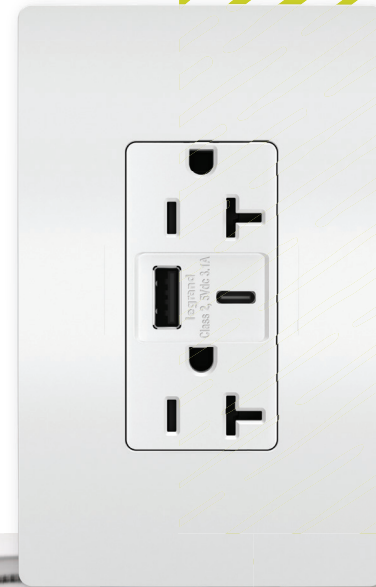

RAISE THE **BAR**

ON MOBILE DEVICE CHARGING

Charge multiple devices at the same time, faster than ever,
with convenient USB ports.

designed to be better.™

Catalog Numbers	Description	Colors	Amps	3rd Party Listings	Charging Capacity (A)
radiant					
RWC826USB*	radiant Wireless Charger with Duplex TR Receptacles	BK, I, LA, W	15	UL, cUL, CSA, FCC, Qi	3.1
R26USBAC6*	radiant Ultra-Fast USB Type AC Chargers with Duplex TR Receptacles	BK, DB, I, LA, NI, W	15	UL, cULus, CSA	6
R26USBCC6*	radiant Ultra-Fast USB Type CC Chargers with Duplex TR Receptacles	BK, DB, I, LA, NI, W	15	UL, cULus, CSA	6
R26USBAC*	radiant USB Type AC Chargers with Duplex TR Receptacles	BK, DB, I, LA, NI, W	15	UL, cULus, CSA	3.1
R26USBCC*	radiant USB Type CC Chargers with Duplex TR Receptacles	BK, DB, I, LA, NI, W	15	UL, cULus, CSA	3.1
TM826USB*	radiant USB Chargers with Duplex TR Receptacles	BK, I, LA, NI, W	15	cULus, ETL	3.1
TM8USB4*	Quad USB Chargers	BK, GRY, I, LA, NI, W	15	cULus	4.2
TM8USB*	USB Charger with Single TR Receptacle	BK, I, LA, NI, W	15	ETL	2.1
Commercial					
TR15USBAC6*	Spec Grade Ultra-Fast USB Type AC Chargers with Duplex TR Receptacles	BK, --, GRY, I, LA, W	15	UL, cULus, CSA	6
TR15USBCC6*	Spec Grade Ultra-Fast USB Type CC Chargers with Duplex TR Receptacles	BK, --, GRY, I, LA, W	15	UL, cULus, CSA	6
TR15USBAC*	Spec Grade USB Type AC Chargers with Duplex TR Receptacles	BK, --, GRY, I, LA, W	15	UL, cULus, CSA	3.1
TR15USBCC*	Spec Grade USB Type CC Chargers with Duplex TR Receptacles	BK, --, GRY, I, LA, W	15	UL, cULus, CSA	3.1
TR20USBAC6*	Spec Grade Ultra-Fast USB Type AC Chargers with Duplex TR Receptacles	BK, --, GRY, I, LA, NI, RED, W	20	UL, cULus, CSA	6
TR20USBCC6*	Spec Grade Ultra-Fast USB Type CC Chargers with Duplex TR Receptacles	BK, --, GRY, I, LA, NI, RED, W	20	UL, cULus, CSA	6
TR20USBAC*	Spec Grade USB Type AC Chargers with Duplex TR Receptacles	BK, --, GRY, I, LA, NI, RED, W	20	UL, cULus, CSA	3.1
TR20USBCC*	Spec Grade USB Type CC Chargers with Duplex TR Receptacles	BK, --, GRY, I, LA, NI, RED, W	20	UL, cULus, CSA	3.1
PTTR15ACUSB*	PlugTail Spec Grade USB Type AC Chargers with Duplex TR Receptacles	BK, --, GRY, I, LA, W	15	UL, cULus, CSA	3.1
PTTR20ACUSB*	PlugTail Spec Grade USB Type AC Chargers with Duplex TR Receptacles	BK, --, GRY, I, LA, W	20	UL, cULus, CSA	3.1
TR5261USB*	Spec Grade USB Chargers with Single TR Receptacles	BK, --, GRY, I, LA, W	15	ETL	2.1
TR5361USB*	Spec Grade USB Chargers with Single TR Receptacles	BK, --, GRY, I, LA, W	20	ETL	2.1
TR5262USB*	Spec Grade USB Chargers with Duplex TR Receptacles	BK, --, GRY, I, LA, NI, W	15	UL, cULus, CSA	3.1
TR5362USB*	Spec Grade USB Chargers with Duplex TR Receptacles	BK, --, GRY, I, LA, NI, RED, W	20	UL, cULus, CSA	3.1
Hospital Grade					
TR15HUSBAC6*	Hospital Grade Ultra-Fast USB Type AC Chargers with Duplex TR Receptacles	BK, --, GRY, I, RED, W	15	UL, cULus, CSA	6
TR15HUSBCC6*	Hospital Grade Ultra-Fast USB Type CC Chargers with Duplex TR Receptacles	BK, --, GRY, I, RED, W	15	UL, cULus, CSA	6
TR15HUSBAC*	Hospital Grade USB Type AC Chargers with Duplex TR Receptacles	BK, --, GRY, I, RED, W	15	UL, cULus, CSA	3.1
TR15HUSBCC*	Hospital Grade USB Type CC Chargers with Duplex TR Receptacles	BK, --, GRY, I, RED, W	15	UL, cULus, CSA	3.1
TR20HUSBAC6*	Hospital Grade Ultra-Fast USB Type AC Chargers with Duplex TR Receptacles	BK, --, GRY, I, LA, RED, W	20	UL, cULus, CSA	6
TR20HUSBCC6*	Hospital Grade Ultra-Fast USB Type CC Chargers with Duplex TR Receptacles	BK, --, GRY, I, LA, RED, W	20	UL, cULus, CSA	6
TR20HUSBAC*	Hospital Grade USB Type AC Chargers with Duplex TR Receptacles	BK, --, GRY, I, LA, RED, W	20	UL, cULus, CSA	3.1
TR20HUSBCC*	Hospital Grade USB Type CC Chargers with Duplex TR Receptacles	BK, --, GRY, I, LA, RED, W	20	UL, cULus, CSA	3.1
PTTR15HACUSB*	PlugTail Hospital Grade USB Type AC Chargers with Duplex TR Receptacles	BK, --, GRY, I, LA, RED, W	15	UL, cULus, CSA	3.1
PTTR20HACUSB*	PlugTail Hospital Grade USB Type AC Chargers with Duplex TR Receptacles	BK, --, GRY, I, LA, RED, W	20	UL, cULus, CSA	3.1
TR8200HUSB*	Hospital Grade USB Chargers with Duplex TR Receptacles	BK, --, GRY, I, RED, W	15	UL, cULus, CSA	3.1
TR8300HUSB*	Hospital Grade USB Chargers with Duplex TR Receptacles	BK, --, GRY, I, LA, RED, W	20	UL, cULus, CSA	3.1