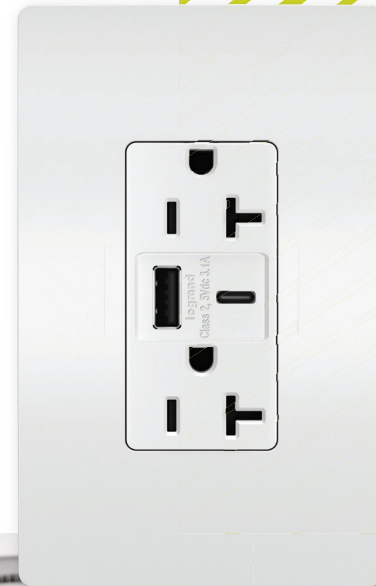

RAISE THE **BAR** ON MOBILE DEVICE CHARGING

Charge multiple devices at the same time, faster than ever,
with convenient USB ports.

designed to be better.™

Catalog Numbers	Description	Colors	Amps	3rd Party Listings	Charging Capacity (A)
radiant					
RWC826USB*	radiant Wireless Charger with Duplex TR Receptacles	BK, I, LA, W	15	UL, cUL, CSA, FCC, Qi	3.1
R26USBAC6*	radiant Ultra-Fast USB Type AC Chargers with Duplex TR Receptacles	BK, DB, I, LA, NI, W	15	UL, cULus, CSA	6
R26USBCC6*	radiant Ultra-Fast USB Type CC Chargers with Duplex TR Receptacles	BK, DB, I, LA, NI, W	15	UL, cULus, CSA	6
R26USBAC*	radiant USB Type AC Chargers with Duplex TR Receptacles	BK, DB, I, LA, NI, W	15	UL, cULus, CSA	3.1
R26USBCC*	radiant USB Type CC Chargers with Duplex TR Receptacles	BK, DB, I, LA, NI, W	15	UL, cULus, CSA	3.1
TM826USB*	radiant USB Chargers with Duplex TR Receptacles	BK, I, LA, NI, W	15	cULus, ETL	3.1
TM8USB4*	Quad USB Chargers	BK, GRY, I, LA, NI, W	15	cULus	4.2
TM8USB*	USB Charger with Single TR Receptacle	BK, I, LA, NI, W	15	ETL	2.1
Commercial					
TR15USBAC6*	Spec Grade Ultra-Fast USB Type AC Chargers with Duplex TR Receptacles	BK, --, GRY, I, LA, W	15	UL, cULus, CSA	6
TR15USBCC6*	Spec Grade Ultra-Fast USB Type CC Chargers with Duplex TR Receptacles	BK, --, GRY, I, LA, W	15	UL, cULus, CSA	6
TR15USBAC*	Spec Grade USB Type AC Chargers with Duplex TR Receptacles	BK, --, GRY, I, LA, W	15	UL, cULus, CSA	3.1
TR15USBCC*	Spec Grade USB Type CC Chargers with Duplex TR Receptacles	BK, --, GRY, I, LA, W	15	UL, cULus, CSA	3.1
TR20USBAC6*	Spec Grade Ultra-Fast USB Type AC Chargers with Duplex TR Receptacles	BK, --, GRY, I, LA, NI, RED, W	20	UL, cULus, CSA	6
TR20USBCC6*	Spec Grade Ultra-Fast USB Type CC Chargers with Duplex TR Receptacles	BK, --, GRY, I, LA, NI, RED, W	20	UL, cULus, CSA	6
TR20USBAC*	Spec Grade USB Type AC Chargers with Duplex TR Receptacles	BK, --, GRY, I, LA, NI, RED, W	20	UL, cULus, CSA	3.1
TR20USBCC*	Spec Grade USB Type CC Chargers with Duplex TR Receptacles	BK, --, GRY, I, LA, NI, RED, W	20	UL, cULus, CSA	3.1
PTTR15ACUSB*	PlugTail Spec Grade USB Type AC Chargers with Duplex TR Receptacles	BK, --, GRY, I, LA, W	15	UL, cULus, CSA	3.1
PTTR20ACUSB*	PlugTail Spec Grade USB Type AC Chargers with Duplex TR Receptacles	BK, --, GRY, I, LA, W	20	UL, cULus, CSA	3.1
TR5261USB*	Spec Grade USB Chargers with Single TR Receptacles	BK, --, GRY, I, LA, W	15	ETL	2.1
TR5361USB*	Spec Grade USB Chargers with Single TR Receptacles	BK, --, GRY, I, LA, W	20	ETL	2.1
TR5262USB*	Spec Grade USB Chargers with Duplex TR Receptacles	BK, --, GRY, I, LA, NI, W	15	UL, cULus, CSA	3.1
TR5362USB*	Spec Grade USB Chargers with Duplex TR Receptacles	BK, --, GRY, I, LA, NI, RED, W	20	UL, cULus, CSA	3.1
Hospital Grade					
TR15HUSBAC6*	Hospital Grade Ultra-Fast USB Type AC Chargers with Duplex TR Receptacles	BK, --, GRY, I, RED, W	15	UL, cULus, CSA	6
TR15HUSBCC6*	Hospital Grade Ultra-Fast USB Type CC Chargers with Duplex TR Receptacles	BK, --, GRY, I, RED, W	15	UL, cULus, CSA	6
TR15HUSBAC*	Hospital Grade USB Type AC Chargers with Duplex TR Receptacles	BK, --, GRY, I, RED, W	15	UL, cULus, CSA	3.1
TR15HUSBCC*	Hospital Grade USB Type CC Chargers with Duplex TR Receptacles	BK, --, GRY, I, RED, W	15	UL, cULus, CSA	3.1
TR20HUSBAC6*	Hospital Grade Ultra-Fast USB Type AC Chargers with Duplex TR Receptacles	BK, --, GRY, I, LA, RED, W	20	UL, cULus, CSA	6
TR20HUSBCC6*	Hospital Grade Ultra-Fast USB Type CC Chargers with Duplex TR Receptacles	BK, --, GRY, I, LA, RED, W	20	UL, cULus, CSA	6
TR20HUSBAC*	Hospital Grade USB Type AC Chargers with Duplex TR Receptacles	BK, --, GRY, I, LA, RED, W	20	UL, cULus, CSA	3.1
TR20HUSBCC*	Hospital Grade USB Type CC Chargers with Duplex TR Receptacles	BK, --, GRY, I, LA, RED, W	20	UL, cULus, CSA	3.1
PTTR15HACUSB*	PlugTail Hospital Grade USB Type AC Chargers with Duplex TR Receptacles	BK, --, GRY, I, LA, RED, W	15	UL, cULus, CSA	3.1
PTTR20HACUSB*	PlugTail Hospital Grade USB Type AC Chargers with Duplex TR Receptacles	BK, --, GRY, I, LA, RED, W	20	UL, cULus, CSA	3.1
TR8200HUSB*	Hospital Grade USB Chargers with Duplex TR Receptacles	BK, --, GRY, I, RED, W	15	UL, cULus, CSA	3.1
TR8300HUSB*	Hospital Grade USB Chargers with Duplex TR Receptacles	BK, --, GRY, I, LA, RED, W	20	UL, cULus, CSA	3.1