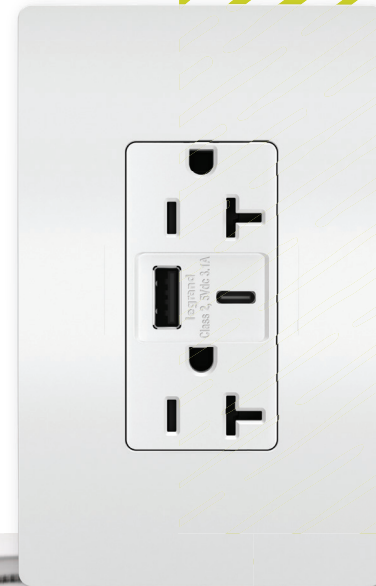

RAISE THE **BAR**

ON MOBILE DEVICE CHARGING

Charge multiple devices at the same time, faster than ever,
with convenient USB ports.

designed to be better.™

Catalog Numbers	Description	Colors	Amps	3rd Party Listings	Charging Capacity (A)
radiant					
RWC826USB*	radiant Wireless Charger with Duplex TR Receptacles	BK, I, LA, W	15	UL, cUL, CSA, FCC, Qi	3.1
R26USBAC6*	radiant Ultra-Fast USB Type AC Chargers with Duplex TR Receptacles	BK, DB, I, LA, NI, W	15	UL, cULus, CSA	6
R26USBCC6*	radiant Ultra-Fast USB Type CC Chargers with Duplex TR Receptacles	BK, DB, I, LA, NI, W	15	UL, cULus, CSA	6
R26USBAC*	radiant USB Type AC Chargers with Duplex TR Receptacles	BK, DB, I, LA, NI, W	15	UL, cULus, CSA	3.1
R26USBCC*	radiant USB Type CC Chargers with Duplex TR Receptacles	BK, DB, I, LA, NI, W	15	UL, cULus, CSA	3.1
TM826USB*	radiant USB Chargers with Duplex TR Receptacles	BK, I, LA, NI, W	15	cULus, ETL	3.1
TM8USB4*	Quad USB Chargers	BK, GRY, I, LA, NI, W	15	cULus	4.2
TM8USB*	USB Charger with Single TR Receptacle	BK, I, LA, NI, W	15	ETL	2.1
Commercial					
TR15USBAC6*	Spec Grade Ultra-Fast USB Type AC Chargers with Duplex TR Receptacles	BK, --, GRY, I, LA, W	15	UL, cULus, CSA	6
TR15USBCC6*	Spec Grade Ultra-Fast USB Type CC Chargers with Duplex TR Receptacles	BK, --, GRY, I, LA, W	15	UL, cULus, CSA	6
TR15USBAC*	Spec Grade USB Type AC Chargers with Duplex TR Receptacles	BK, --, GRY, I, LA, W	15	UL, cULus, CSA	3.1
TR15USBCC*	Spec Grade USB Type CC Chargers with Duplex TR Receptacles	BK, --, GRY, I, LA, W	15	UL, cULus, CSA	3.1
TR20USBAC6*	Spec Grade Ultra-Fast USB Type AC Chargers with Duplex TR Receptacles	BK, --, GRY, I, LA, NI, RED, W	20	UL, cULus, CSA	6
TR20USBCC6*	Spec Grade Ultra-Fast USB Type CC Chargers with Duplex TR Receptacles	BK, --, GRY, I, LA, NI, RED, W	20	UL, cULus, CSA	6
TR20USBAC*	Spec Grade USB Type AC Chargers with Duplex TR Receptacles	BK, --, GRY, I, LA, NI, RED, W	20	UL, cULus, CSA	3.1
TR20USBCC*	Spec Grade USB Type CC Chargers with Duplex TR Receptacles	BK, --, GRY, I, LA, NI, RED, W	20	UL, cULus, CSA	3.1
PTTR15ACUSB*	PlugTail Spec Grade USB Type AC Chargers with Duplex TR Receptacles	BK, --, GRY, I, LA, W	15	UL, cULus, CSA	3.1
PTTR20ACUSB*	PlugTail Spec Grade USB Type AC Chargers with Duplex TR Receptacles	BK, --, GRY, I, LA, W	20	UL, cULus, CSA	3.1
TR5261USB*	Spec Grade USB Chargers with Single TR Receptacles	BK, --, GRY, I, LA, W	15	ETL	2.1
TR5361USB*	Spec Grade USB Chargers with Single TR Receptacles	BK, --, GRY, I, LA, W	20	ETL	2.1
TR5262USB*	Spec Grade USB Chargers with Duplex TR Receptacles	BK, --, GRY, I, LA, NI, W	15	UL, cULus, CSA	3.1
TR5362USB*	Spec Grade USB Chargers with Duplex TR Receptacles	BK, --, GRY, I, LA, NI, RED, W	20	UL, cULus, CSA	3.1
Hospital Grade					
TR15HUSBAC6*	Hospital Grade Ultra-Fast USB Type AC Chargers with Duplex TR Receptacles	BK, --, GRY, I, RED, W	15	UL, cULus, CSA	6
TR15HUSBCC6*	Hospital Grade Ultra-Fast USB Type CC Chargers with Duplex TR Receptacles	BK, --, GRY, I, RED, W	15	UL, cULus, CSA	6
TR15HUSBAC*	Hospital Grade USB Type AC Chargers with Duplex TR Receptacles	BK, --, GRY, I, RED, W	15	UL, cULus, CSA	3.1
TR15HUSBCC*	Hospital Grade USB Type CC Chargers with Duplex TR Receptacles	BK, --, GRY, I, RED, W	15	UL, cULus, CSA	3.1
TR20HUSBAC6*	Hospital Grade Ultra-Fast USB Type AC Chargers with Duplex TR Receptacles	BK, --, GRY, I, LA, RED, W	20	UL, cULus, CSA	6
TR20HUSBCC6*	Hospital Grade Ultra-Fast USB Type CC Chargers with Duplex TR Receptacles	BK, --, GRY, I, LA, RED, W	20	UL, cULus, CSA	6
TR20HUSBAC*	Hospital Grade USB Type AC Chargers with Duplex TR Receptacles	BK, --, GRY, I, LA, RED, W	20	UL, cULus, CSA	3.1
TR20HUSBCC*	Hospital Grade USB Type CC Chargers with Duplex TR Receptacles	BK, --, GRY, I, LA, RED, W	20	UL, cULus, CSA	3.1
PTTR15HACUSB*	PlugTail Hospital Grade USB Type AC Chargers with Duplex TR Receptacles	BK, --, GRY, I, LA, RED, W	15	UL, cULus, CSA	3.1
PTTR20HACUSB*	PlugTail Hospital Grade USB Type AC Chargers with Duplex TR Receptacles	BK, --, GRY, I, LA, RED, W	20	UL, cULus, CSA	3.1
TR8200HUSB*	Hospital Grade USB Chargers with Duplex TR Receptacles	BK, --, GRY, I, RED, W	15	UL, cULus, CSA	3.1
TR8300HUSB*	Hospital Grade USB Chargers with Duplex TR Receptacles	BK, --, GRY, I, LA, RED, W	20	UL, cULus, CSA	3.1