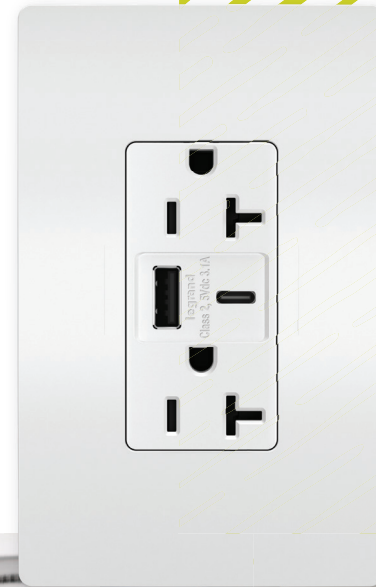

RAISE THE **BAR** ON MOBILE DEVICE CHARGING

Charge multiple devices at the same time, faster than ever,
with convenient USB ports.

designed to be better.™

Catalog Numbers	Description	Colors	Amps	3rd Party Listings	Charging Capacity (A)
radiant					
RWC826USB*	radiant Wireless Charger with Duplex TR Receptacles	BK, I, LA, W	15	UL, cUL, CSA, FCC, Qi	3.1
R26USBAC6*	radiant Ultra-Fast USB Type AC Chargers with Duplex TR Receptacles	BK, DB, I, LA, NI, W	15	UL, cULus, CSA	6
R26USBCC6*	radiant Ultra-Fast USB Type CC Chargers with Duplex TR Receptacles	BK, DB, I, LA, NI, W	15	UL, cULus, CSA	6
R26USBAC*	radiant USB Type AC Chargers with Duplex TR Receptacles	BK, DB, I, LA, NI, W	15	UL, cULus, CSA	3.1
R26USBCC*	radiant USB Type CC Chargers with Duplex TR Receptacles	BK, DB, I, LA, NI, W	15	UL, cULus, CSA	3.1
TM826USB*	radiant USB Chargers with Duplex TR Receptacles	BK, I, LA, NI, W	15	cULus, ETL	3.1
TM8USB4*	Quad USB Chargers	BK, GRY, I, LA, NI, W	15	cULus	4.2
TM8USB*	USB Charger with Single TR Receptacle	BK, I, LA, NI, W	15	ETL	2.1
Commercial					
TR15USBAC6*	Spec Grade Ultra-Fast USB Type AC Chargers with Duplex TR Receptacles	BK, --, GRY, I, LA, W	15	UL, cULus, CSA	6
TR15USBCC6*	Spec Grade Ultra-Fast USB Type CC Chargers with Duplex TR Receptacles	BK, --, GRY, I, LA, W	15	UL, cULus, CSA	6
TR15USBAC*	Spec Grade USB Type AC Chargers with Duplex TR Receptacles	BK, --, GRY, I, LA, W	15	UL, cULus, CSA	3.1
TR15USBCC*	Spec Grade USB Type CC Chargers with Duplex TR Receptacles	BK, --, GRY, I, LA, W	15	UL, cULus, CSA	3.1
TR20USBAC6*	Spec Grade Ultra-Fast USB Type AC Chargers with Duplex TR Receptacles	BK, --, GRY, I, LA, NI, RED, W	20	UL, cULus, CSA	6
TR20USBCC6*	Spec Grade Ultra-Fast USB Type CC Chargers with Duplex TR Receptacles	BK, --, GRY, I, LA, NI, RED, W	20	UL, cULus, CSA	6
TR20USBAC*	Spec Grade USB Type AC Chargers with Duplex TR Receptacles	BK, --, GRY, I, LA, NI, RED, W	20	UL, cULus, CSA	3.1
TR20USBCC*	Spec Grade USB Type CC Chargers with Duplex TR Receptacles	BK, --, GRY, I, LA, NI, RED, W	20	UL, cULus, CSA	3.1
PTTR15ACUSB*	PlugTail Spec Grade USB Type AC Chargers with Duplex TR Receptacles	BK, --, GRY, I, LA, W	15	UL, cULus, CSA	3.1
PTTR20ACUSB*	PlugTail Spec Grade USB Type AC Chargers with Duplex TR Receptacles	BK, --, GRY, I, LA, W	20	UL, cULus, CSA	3.1
TR5261USB*	Spec Grade USB Chargers with Single TR Receptacles	BK, --, GRY, I, LA, W	15	ETL	2.1
TR5361USB*	Spec Grade USB Chargers with Single TR Receptacles	BK, --, GRY, I, LA, W	20	ETL	2.1
TR5262USB*	Spec Grade USB Chargers with Duplex TR Receptacles	BK, --, GRY, I, LA, NI, W	15	UL, cULus, CSA	3.1
TR5362USB*	Spec Grade USB Chargers with Duplex TR Receptacles	BK, --, GRY, I, LA, NI, RED, W	20	UL, cULus, CSA	3.1
Hospital Grade					
TR15HUSBAC6*	Hospital Grade Ultra-Fast USB Type AC Chargers with Duplex TR Receptacles	BK, --, GRY, I, RED, W	15	UL, cULus, CSA	6
TR15HUSBCC6*	Hospital Grade Ultra-Fast USB Type CC Chargers with Duplex TR Receptacles	BK, --, GRY, I, RED, W	15	UL, cULus, CSA	6
TR15HUSBAC*	Hospital Grade USB Type AC Chargers with Duplex TR Receptacles	BK, --, GRY, I, RED, W	15	UL, cULus, CSA	3.1
TR15HUSBCC*	Hospital Grade USB Type CC Chargers with Duplex TR Receptacles	BK, --, GRY, I, RED, W	15	UL, cULus, CSA	3.1
TR20HUSBAC6*	Hospital Grade Ultra-Fast USB Type AC Chargers with Duplex TR Receptacles	BK, --, GRY, I, LA, RED, W	20	UL, cULus, CSA	6
TR20HUSBCC6*	Hospital Grade Ultra-Fast USB Type CC Chargers with Duplex TR Receptacles	BK, --, GRY, I, LA, RED, W	20	UL, cULus, CSA	6
TR20HUSBAC*	Hospital Grade USB Type AC Chargers with Duplex TR Receptacles	BK, --, GRY, I, LA, RED, W	20	UL, cULus, CSA	3.1
TR20HUSBCC*	Hospital Grade USB Type CC Chargers with Duplex TR Receptacles	BK, --, GRY, I, LA, RED, W	20	UL, cULus, CSA	3.1
PTTR15HACUSB*	PlugTail Hospital Grade USB Type AC Chargers with Duplex TR Receptacles	BK, --, GRY, I, LA, RED, W	15	UL, cULus, CSA	3.1
PTTR20HACUSB*	PlugTail Hospital Grade USB Type AC Chargers with Duplex TR Receptacles	BK, --, GRY, I, LA, RED, W	20	UL, cULus, CSA	3.1
TR8200HUSB*	Hospital Grade USB Chargers with Duplex TR Receptacles	BK, --, GRY, I, RED, W	15	UL, cULus, CSA	3.1
TR8300HUSB*	Hospital Grade USB Chargers with Duplex TR Receptacles	BK, --, GRY, I, LA, RED, W	20	UL, cULus, CSA	3.1