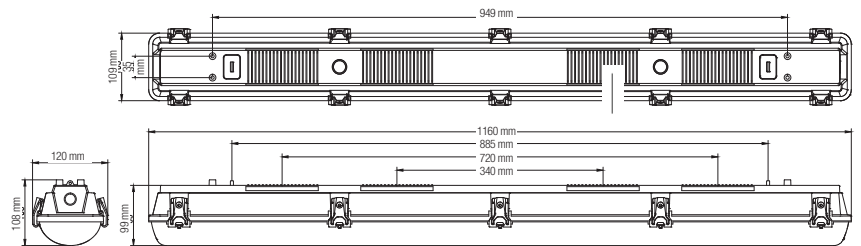

AimLite

VPL4-L VAPOR TIGHT

NEMA 4X, NSF, IP66, 3 CCT

FEATURES

- 4' LED vapor tight comes standard with stainless steel latches
- Lightweight, slim and durable polycarbonate housing making the luminaire highly impact resistant
- Polycarbonate frosted lens
- 3 CCT select (35K, 40K, 50K)
- NEMA 4X and NSF certified
- 120-277 V or 120-347 V
- Ambient temperature: -40 °C to +40 °C

PART NUMBER	WATTS (W)	VOLTS (VAC)	COLOR TEMP. (K)	LUMEN OUTPUT (LM)	PALLET QUANTITY (PCS)
VPL4-LA3-2/3C	42	120-277	3 CCT (35K, 40K, 50K)	5 450	80
VPL4-LA4-2/3C	67	120-277	3 CCT (35K, 40K, 50K)	8 560	80
VPL4-LA3-32/3C	42	120-347	3 CCT (35K, 40K, 50K)	5 450	80
VPL4-LA4-32/3C	65	120-347	3 CCT (35K, 40K, 50K)	8 550	80