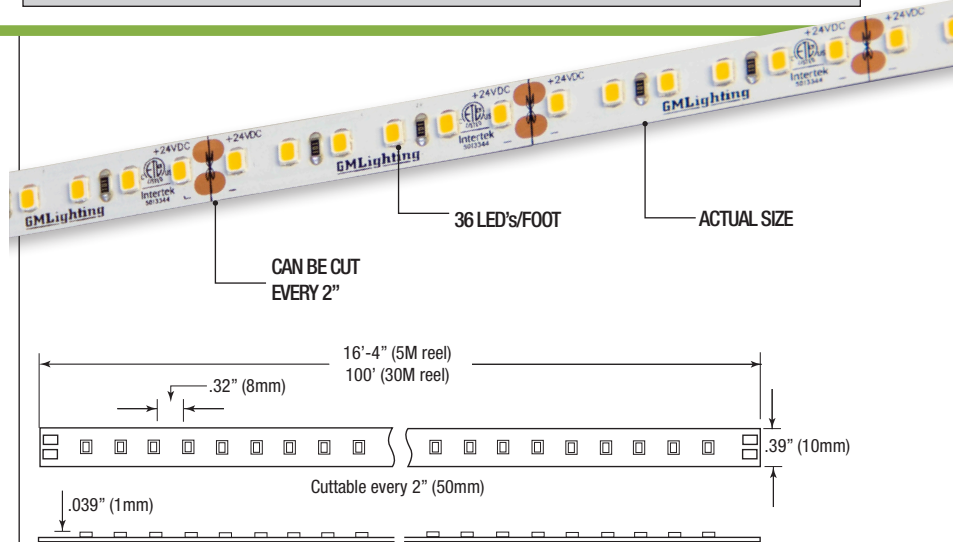

PROJECT	TYPE
CATALOG NUMBER (FOR CUSTOM LENGTHS, PLEASE SEE ORDERING EXAMPLE BELOW)	

PRODUCT OVERVIEW

GM's Professional Series Flexible LED Tape combines style and technology with reliability. Designed for professional installations that demand a high level of quality, the LTR-P Series includes a wide array of key features and is available in 16'-4" (5M) and 100' (30M) reels.

KEY FEATURES

- 24VDC
- 2400K, 2700K, 3000K, 3500K, 4000K and 5000K color temps
- Dry location
- 120 LEDs per meter
- Cuttable every 2"
- Custom lengths available - consult factory
- Premium 2835 diodes
- 120° viewing angle
- Dimmable
- 3M adhesive back
- Maximum run on a given lead is 20'
- Includes Sure-Tite connectors

LTR-P SERIES ORDERING EXAMPLE

LTR-P - 24V - 4.5W - XXK - XXX

SERIES PREFIX (P = PRO)	VOLTAGE 24V	WATTS / FOOT 4.5W	COLOR TEMP 24K = 2400K 27K = 2700K 30K = 3000K 35K = 3500K 40K = 4000K 50K = 5000K	REEL LENGTH 16 = 16'-4" 100 = 100'
----------------------------	----------------	----------------------	--	--

PRODUCT ORDERING

Product No.	Length	Lumens per ft.	CRI	Color Temp.	Max. Run
LTR-P-24V-4.5W-24K-16	16'-4" / 5M	317	90+	2400K	20'
LTR-P-24V-4.5W-27K-16	16'-4" / 5M	337	90+	2700K	20'
LTR-P-24V-4.5W-30K-16	16'-4" / 5M	334	90+	3000K	20'
LTR-P-24V-4.5W-35K-16	16'-4" / 5M	374	90+	3500K	20'
LTR-P-24V-4.5W-40K-16	16'-4" / 5M	387	90+	4000K	20'
LTR-P-24V-4.5W-50K-16	16'-4" / 5M	395	90+	5000K	20'
LTR-P-24V-4.5W-24K-100	100' / 30M	317	90+	2400K	20'
LTR-P-24V-4.5W-27K-100	100' / 30M	337	90+	2700K	20'
LTR-P-24V-4.5W-30K-100	100' / 30M	334	90+	3000K	20'
LTR-P-24V-4.5W-35K-100	100' / 30M	374	90+	3500K	20'
LTR-P-24V-4.5W-40K-100	100' / 30M	387	90+	4000K	20'
LTR-P-24V-4.5W-50K-100	100' / 30M	395	90+	5000K	20'