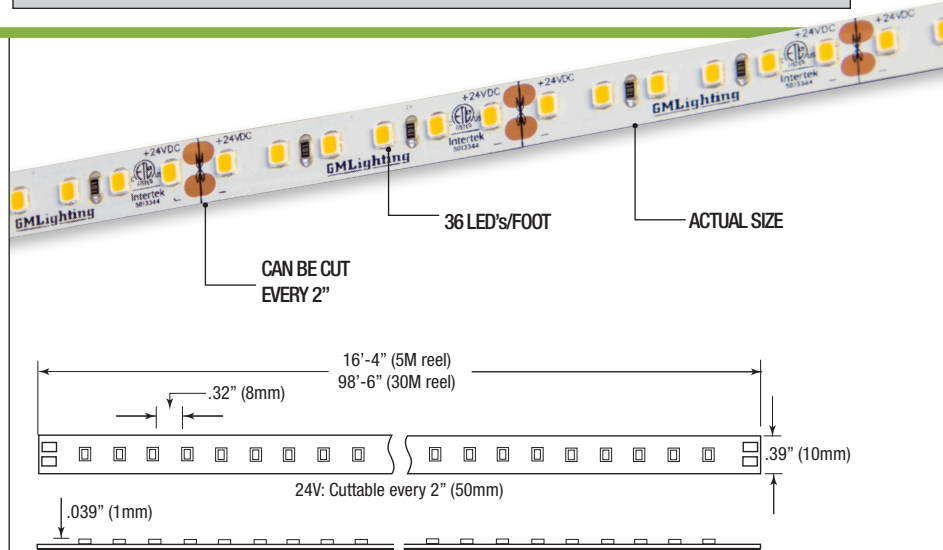

### KEY FEATURES

- 24VDC
- 2400K, 2700K, 3000K, 3500K, 4000K and 5000K color temps
- Dry location
- 120 LEDs per meter
- Cuttable every 2"
- Custom lengths available - consult factory
- Premium 2835 diodes
- 120° viewing angle
- Dimmable
- 3M adhesive back
- Maximum run on a given lead is 16'-4"
- Includes Sure-Tite connectors

### CONNECTORS

Catalog No.	Description
ESTC-1	Sure-Tite tape to tape connector
ESTC-90	Sure-Tite 90° connector
ESTLK-60	Sure-Tite 60" adjustable tape to tape connector
ESTW-60	Sure-Tite 60" adjustable tape to power connector
ESTW-CO	Sure-Tite tape to power supply connector (no wire)