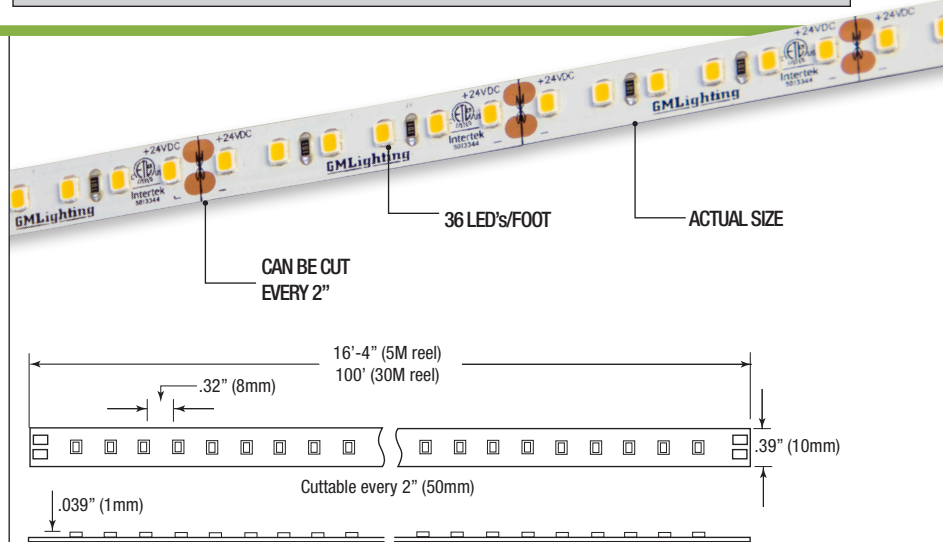

PROJECT	TYPE
CATALOG NUMBER (FOR CUSTOM LENGTHS, PLEASE SEE ORDERING EXAMPLE BELOW)	

PRODUCT OVERVIEW

GM's Professional Series Flexible LED Tape combines style and technology with reliability. Designed for professional installations that demand a high level of quality, the LTR-P Series includes a wide array of key features and is available in 16'-4" (5M) and 100' (30M) reels.

KEY FEATURES

- 24VDC
- 2400K, 2700K, 3000K, 3500K, 4000K and 5000K color temps
- Dry location
- 120 LEDs per meter
- Cuttable every 2"
- Custom lengths available - consult factory
- Premium 2835 diodes
- 120° viewing angle
- Dimmable
- 3M adhesive back
- Maximum run on a given lead is 16'-4"
- Includes Sure-Tite connectors

ELECTRICAL

- 24V
- 5.8 watts per foot

OPTICS

- 90+ CRI

CERTIFICATION

- ETL
- Complies with Title 24 when used with Lutron HiLume Series
- Class 2

WARRANTY

- 5 year warranty when paired with GM power supply

LTR-P SERIES ORDERING EXAMPLE

LTR-P - 24V - 5.8W - XXK - XXX

SERIES PREFIX (P = PRO)	VOLTAGE 24V	WATTS / FOOT 5.8W	COLOR TEMP 24K = 2400K 27K = 2700K 30K = 3000K 35K = 3500K 40K = 4000K 50K = 5000K	REEL LENGTH 16 = 16'-4" 100 = 100'
----------------------------	----------------	----------------------	--	--