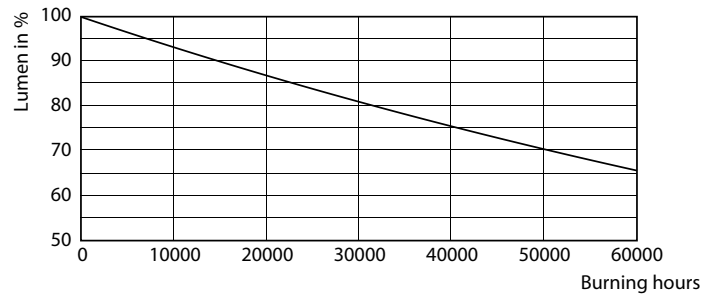

Product data

General Information	
Base	E39 [Single Contact Mogul Screw]
EU RoHS compliant	Yes
Nominal Lifetime (Nom)	50000 h
Switching Cycle	50000X
Technical Type	55-150W
Light Technical	
Color Code	730 [CCT of 3000K]
Beam Angle (Nom)	360 °
Initial lumen (Nom)	8000 lm
Color Designation	White (WH)
Correlated Color Temperature (Nom)	3000 K
Luminous Efficacy (rated) (Nom)	133.33 lm/W
Color Consistency	ANSI 3000K
Color Rendering Index (Nom)	70
LLMF At End Of Nominal Lifetime (Nom)	70 %
Operating and Electrical	
Input Frequency	50 to 60 Hz

Photometric data

High Intensity 40W E39 ED-28 Clear 3000K

HIB NAM Trueforce 55W E39 Clear 730 36D ND

HIB NAM Trueforce 55W E39 Clear 730 36D ND

LED Urban TrueForce Lamps

Lifetime

HIB NAM Trueforce 26W E26 Clear 730 36D ND