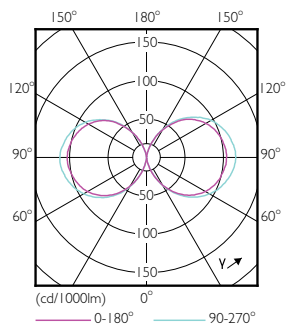

Product data

General Information	
Base	E39 [Single Contact Mogul Screw]
EU RoHS compliant	Yes
Nominal Lifetime (Nom)	50000 h
Switching Cycle	50000X
Technical Type	55-150W
Light Technical	
Color Code	730 [CCT of 3000K]
Beam Angle (Nom)	360 °
Initial lumen (Nom)	8000 lm
Color Designation	White (WH)
Correlated Color Temperature (Nom)	3000 K
Luminous Efficacy (rated) (Nom)	133.33 lm/W
Color Consistency	ANSI 3000K
Color Rendering Index (Nom)	70
LLMF At End Of Nominal Lifetime (Nom)	70 %
Operating and Electrical	
Input Frequency	50 to 60 Hz

Numerator - Quantity Per Pack	1
Numerator - Packs per outer box	4
Material Nr. (12NC)	929001396804
Net Weight (Piece)	0.900 kg

Dimensional drawing

HIB NAM Post top 8000lm 3000K G2

Product	D	C
55ED28/LED/730/ND 120-277V G2 4/1	105 mm	204 mm

Photometric data

High Intensity 40W E39 ED-28 Clear 3000K

HIB NAM Trueforce 55W E39 Clear 730 36D ND

HIB NAM Trueforce 55W E39 Clear 730 36D ND

LED Urban TrueForce Lamps

Lifetime

HIB NAM Trueforce 26W E26 Clear 730 36D ND