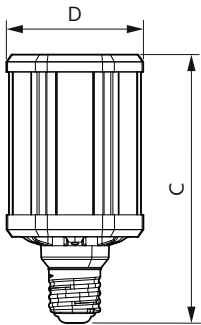

Product data

General Information	
Base	E39 [Single Contact Mogul Screw]
EU RoHS compliant	Yes
Nominal Lifetime (Nom)	50000 h
Switching Cycle	50000X
Technical Type	55-150W
Light Technical	
Color Code	730 [CCT of 3000K]
Beam Angle (Nom)	360 °
Initial lumen (Nom)	8000 lm
Color Designation	White (WH)
Correlated Color Temperature (Nom)	3000 K
Luminous Efficacy (rated) (Nom)	133.33 lm/W
Color Consistency	ANSI 3000K
Color Rendering Index (Nom)	70
LLMF At End Of Nominal Lifetime (Nom)	70 %
Operating and Electrical	
Input Frequency	50 to 60 Hz

Power (Rated) (Nom)	55 W
Lamp Current (Nom)	460 mA
Wattage Equivalent	150 W
Starting Time (Nom)	0.5 s
Warm Up Time to 60% Light (Nom)	0.5 s
Power Factor (Nom)	0.9
Voltage (Nom)	120-277 V
Temperature	
T-Case Maximum (Nom)	80 °C
Controls and Dimming	
Dimmable	No
Mechanical and Housing	
Bulb Finish	Clear
Bulb Shape	Others
Approval and Application	
Energy Efficiency Label (EEL)	Not applicable

Numerator - Quantity Per Pack	1
Numerator - Packs per outer box	4
Material Nr. (12NC)	929001396804
Net Weight (Piece)	0.900 kg

Dimensional drawing

HIB NAM Post top 8000lm 3000K G2

Product	D	C
55ED28/LED/730/ND 120-277V G2 4/1	105 mm	204 mm