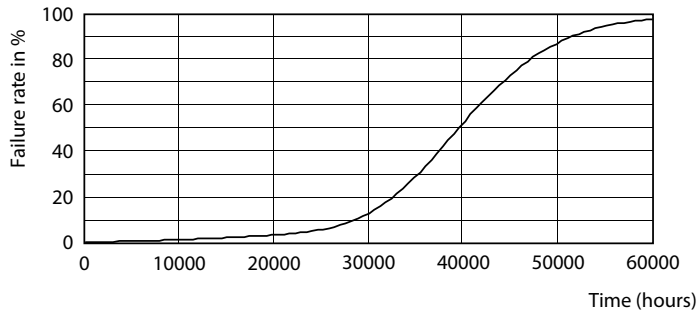

Product data

General Information	
Base	E39 [Single Contact Mogul Screw]
EU RoHS compliant	Yes
Nominal Lifetime (Nom)	50000 h
Switching Cycle	50000X
Technical Type	55-150W
Light Technical	
Color Code	730 [CCT of 3000K]
Beam Angle (Nom)	360 °
Initial lumen (Nom)	8000 lm
Color Designation	White (WH)
Correlated Color Temperature (Nom)	3000 K
Luminous Efficacy (rated) (Nom)	133.33 lm/W
Color Consistency	ANSI 3000K
Color Rendering Index (Nom)	70
LLMF At End Of Nominal Lifetime (Nom)	70 %
Operating and Electrical	
Input Frequency	50 to 60 Hz

Photometric data

High Intensity 40W E39 ED-28 Clear 3000K

HIB NAM Trueforce 55W E39 Clear 730 36D ND

HIB NAM Trueforce 55W E39 Clear 730 36D ND

LED Urban TrueForce Lamps

Lifetime

HIB NAM Trueforce 26W E26 Clear 730 36D ND