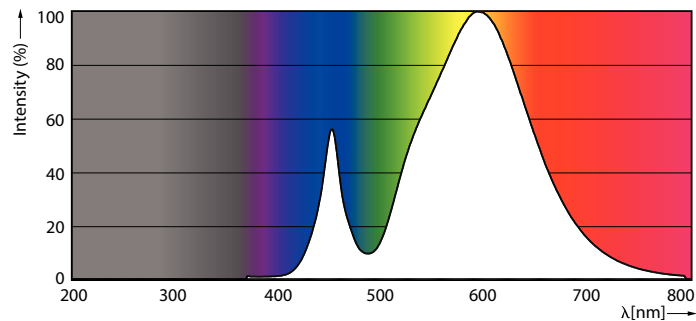

Product data

General Information	
Base	E39 [Single Contact Mogul Screw]
EU RoHS compliant	Yes
Nominal Lifetime (Nom)	50000 h
Switching Cycle	50000X
Technical Type	55-150W
Light Technical	
Color Code	730 [CCT of 3000K]
Beam Angle (Nom)	360 °
Initial lumen (Nom)	8000 lm
Color Designation	White (WH)
Correlated Color Temperature (Nom)	3000 K
Luminous Efficacy (rated) (Nom)	133.33 lm/W
Color Consistency	ANSI 3000K
Color Rendering Index (Nom)	70
LLMF At End Of Nominal Lifetime (Nom)	70 %
Operating and Electrical	
Input Frequency	50 to 60 Hz

Photometric data

High Intensity 40W E39 ED-28 Clear 3000K

HIB NAM Trueforce 55W E39 Clear 730 36D ND

HIB NAM Trueforce 55W E39 Clear 730 36D ND

LED Urban TrueForce Lamps

Lifetime

HIB NAM Trueforce 26W E26 Clear 730 36D ND