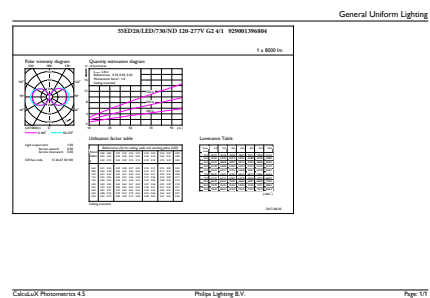

HIB NAM Trueforce 55W E39 Clear 730 36D ND