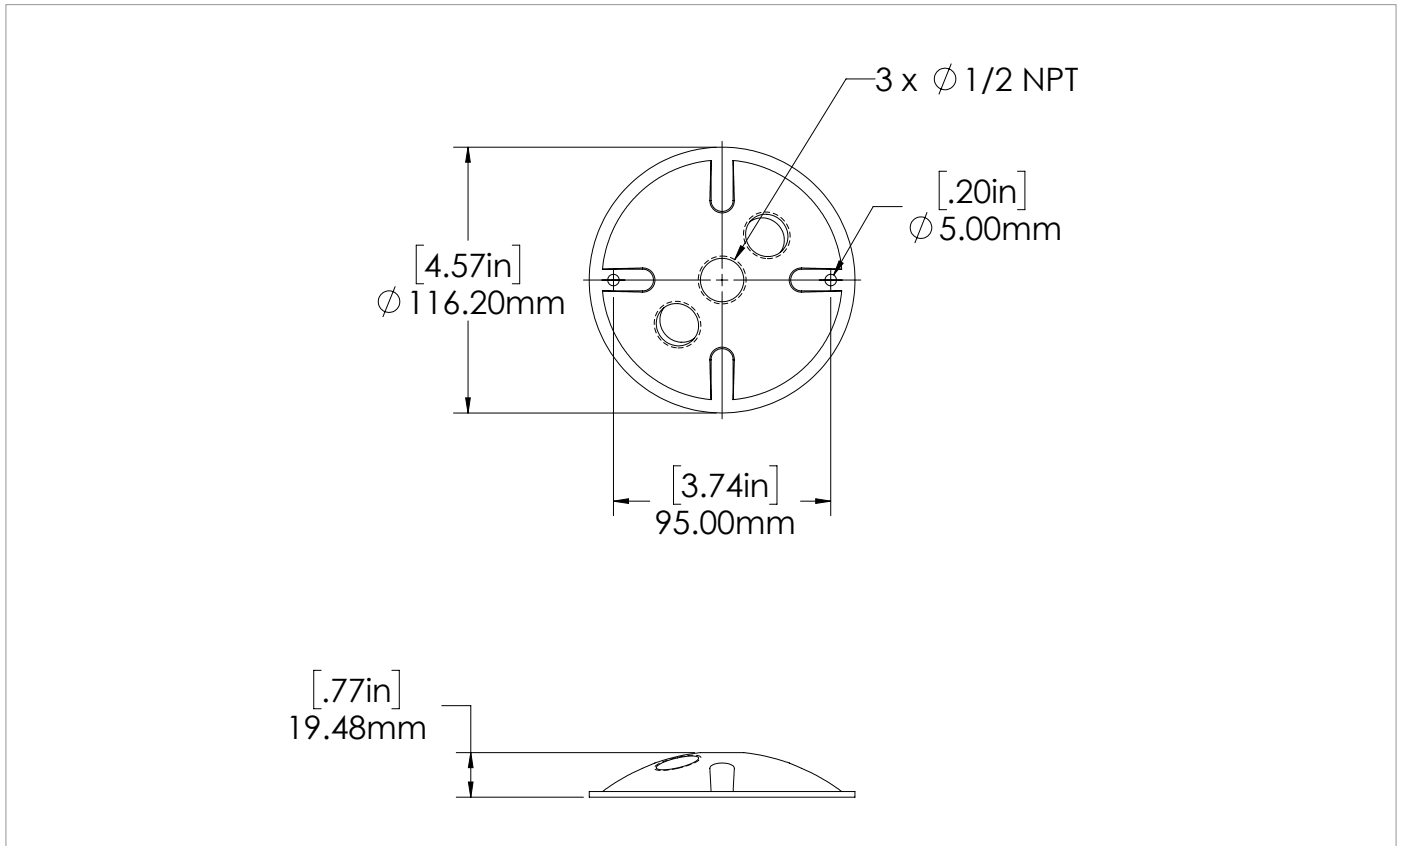

C103 – ZINC COVER

ROUND COVER

INCLUDES:

⊕ x 1 plug (installed)

⊙ x 1 cork gasket

CONSTRUCTION

- Die cast zinc cover with three 1/2" openings and one plug installed.
- Raw zinc finish is standard.

FEATURES

☀️ ❄️ Weather resistant

CERTIFICATION:

DIMENSIONS

ORDER INFO

STOCK CODE / DESCRIPTION

008631 C103 - ZINC COVER - 3 X 1/2" ENTRIES

008632 C103 - BLACK COVER - 3 X 1/2" ENTRIES

008634 C103 - BRONZE COVER - 3 X 1/2" ENTRIES

008635 C103 - WHITE COVER - 3 X 1/2" ENTRIES