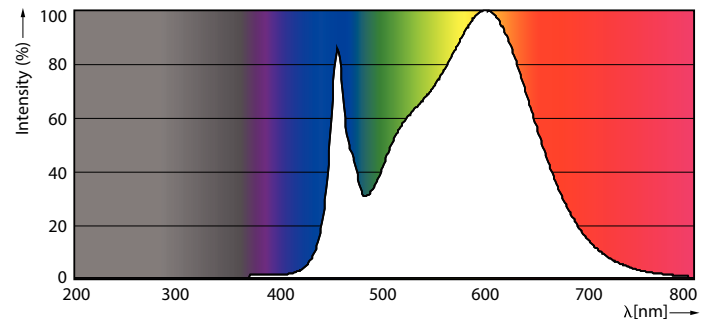

LEDTube_10T8_COR_48-835_IF15_G 10_1-POC