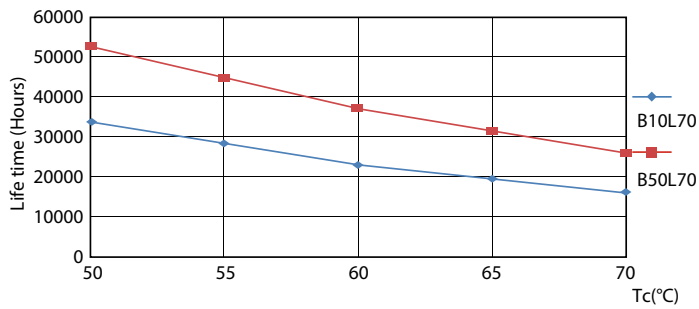

LEDtube 10W G13 850 ND