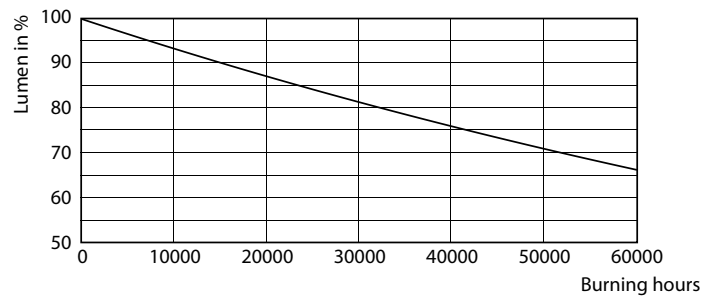

Product data

General Information	
Cap-Base	G13 [Medium Bi-Pin Fluorescent]
EU RoHS compliant	Yes
Nominal Lifetime (Nom)	50000 h
Switching Cycle	50000X
Light Technical	
Color Code	835 [CCT of 3500K]
Beam Angle (Nom)	240 °
Luminous Flux (Nom)	1500 lm
Color Designation	White (WH)
Correlated Color Temperature (Nom)	3500 K
Luminous Efficacy (rated) (Nom)	160.00 lm/W
Color Consistency	<6
Color Rendering Index (Nom)	82
LLMF At End Of Nominal Lifetime (Nom)	70 %
Operating and Electrical	
Input Frequency	25000-105000 Hz
Power (Rated) (Nom)	10 W

LEDtube 10W G13 840 ND

Lifetime

LEDtube 10W G13 850 ND

LEDtube 10W G13 850 ND

LEDtube 10W G13 850 ND

LEDtube 10W G13 850 ND

T8

Lifetime