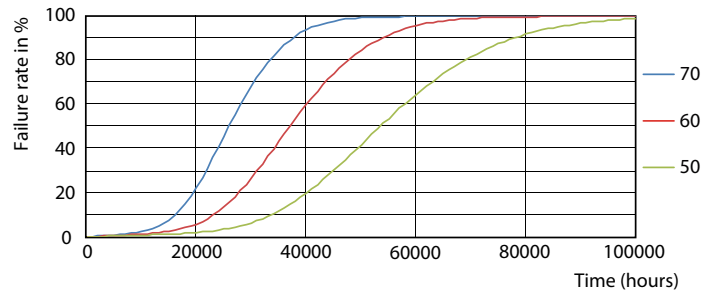

Photometric data

Lifetime

LEDtube 10W G13 850 ND