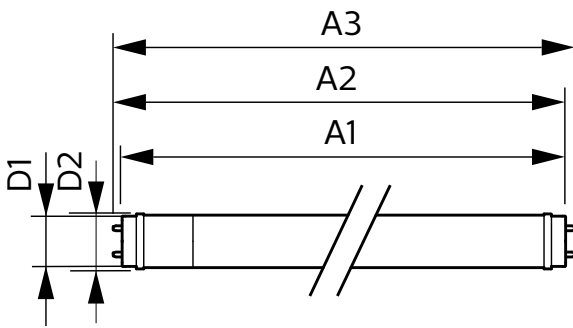

T8

Product Length	1200 mm
Approval and Application	
Energy Efficiency Label (EEL)	Not applicable
Energy Saving Product	Yes
Approval Marks	RoHS compliance UL certificate
Approval Marks	DLC compliance
Energy Consumption kWh/1000 h	- kWh
Product Data	
Order product name	10T8/COR/48-835/IF15/G/DIM 10/1

EAN/UPC - Product	046677553227
Order code	553222
Numerator - Quantity Per Pack	1
Numerator - Packs per outer box	10
Material Nr. (12NC)	929002252834
Net Weight (Piece)	0.230 kg

Dimensional drawing

TLED120-277V 16.5W-25/28/32W 3500K G14ND

Product	D1	D2	A1	A2	A3
10T8/COR/48-835/ IF15/G/DIM 10/1	25.7 mm	28 mm	1198.1 mm	1205.2 mm	1212.3 mm

Photometric data

LEDTube_10T8_COR_48-835_IF15_G 10_1-GUL