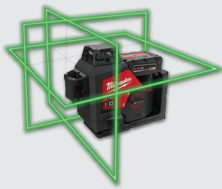

NEW PRODUCTS

GREEN CROSS LINE LASERS AND BRACKETS

3632-21
M12™ Green 360°
3-Plane Laser Kit

3622-21
M12™ Green Cross Line
& Plumb Points Laser Kit

3521-21
USB Rechargeable Green
Cross Line Laser

3510-21
USB Rechargeable Green
3-Point Laser