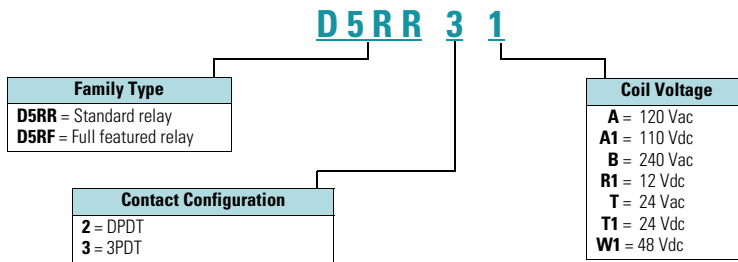

Catalog Number Selection

D5 Series

Product Selection

D5 Relay/Socket Quick Reference

Relay Type	Socket	Clip	Module Type	ID Tag	Jumper
D5RR2, D5RF2, D5RR3, D5RF3	D5PAL	PQC-1351	A	PWF-D3D5	D3PJ1
	D5PA2	PQC-1351	None	—	—
	D5PA3L	PQC-1351	None	—	—
	D5PA3S	PQC-1351	None	—	—