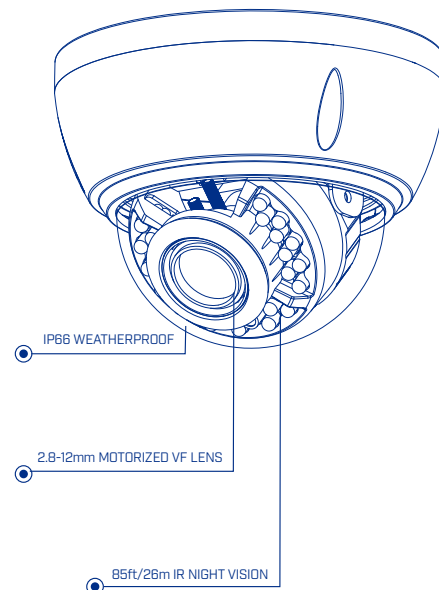

* Remote Zoom/focus adjustment through DVR when using MPX video output only. No remote zoom/focus control supported through standard analog video output. Instead, OSD controller can be utilized during setup for zoom/focus adjustment.

Ordering Information

C237VC: 8-41430-01080-7
C237VCP: 8-41430-01120-0

C237VD: 8-41430-01081-4
C237VDP: 8-41430-01119-4

Package Dimensions

5.9 x 5.9 x 5.3" / 150 x 150 x 135mm