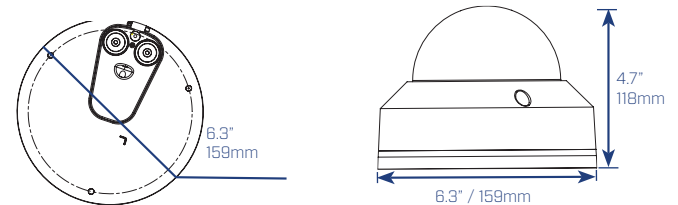

Dimensions

Available Accessories:

N357V8
Junction Box (S4JF6G)
Wall Mount (S6WF1G)
Pole Mount (S6WF1G + S4PA2GS or S6CF1G + S1PA2G)
Corner Mount (S6WF1G + S1RA2G)
Ceiling Mount (S6CF1G)

Ordering Information

N347VW4: 8-41430-01858-2

Package Dimensions

7.6" W × 7.6" H × 8.1" D
194mm W × 191mm H × 204mm D

Sixth Sense®