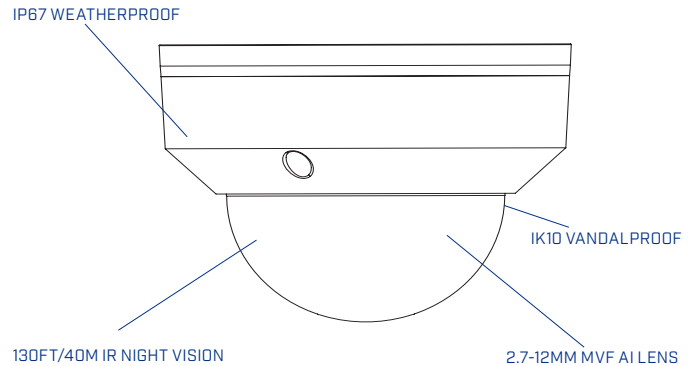

Additional Features	
Edge Storage	Yes / microSD Type (128GB max.)
Built-in Heater	No
Audio I/O	1 Input / 1 Output
Audio Encoding	G.711a / G.711Mu / G.726 / AAC
Alarm I/O	1 Input / 1 Output
Environmental	
Storage Temperature	-22°F ~ +140°F / -30°C ~ +60°C
Storage Humidity	Less than 95% RH
Operating Temperature	-22°F ~ +140°F / -30°C ~ +60°C
Operating Humidity	Less than 95% RH
Cold Start Temperature	-22°F / -30°C
Ingress Protection	IP67 Rated
Vandal Resistance	IK10 Rated
Certifications	
Certifications	CE / FCC