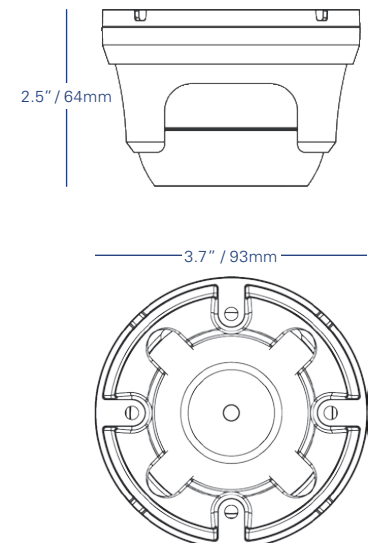

## Dimensions

### Package Dimensions

ME363: 5.2 x 5.2 x 4.5" / 133 x 133 x 115mm  
ME363PK4: 8.8 x 8.6 x 4.5" / 234 x 219 x 115mm

Sixth Sense®