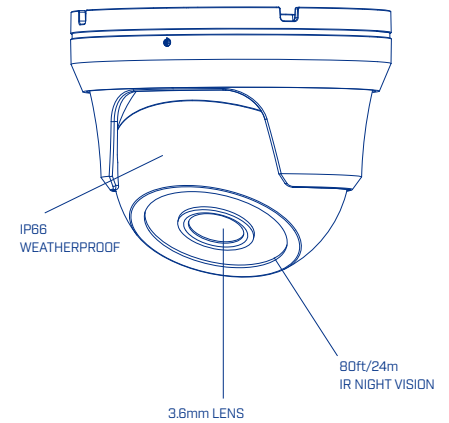

### **WEATHERPROOF**

*Installation in any outdoor condition*

- IP66 weatherproof rated
- -22°F (-30°C) cold climate capable

\* Camera is restricted to 4MP resolution and is compatible only with 4MP/5MP/4K HD-CVI/HD-TVI/AHD enabled recorders. Channel resolution must be set to 4MP resolution. For information on compatibility with various analog HD formats, visit [flir.com/security/MPX](http://flir.com/security/MPX)

## Dimensions