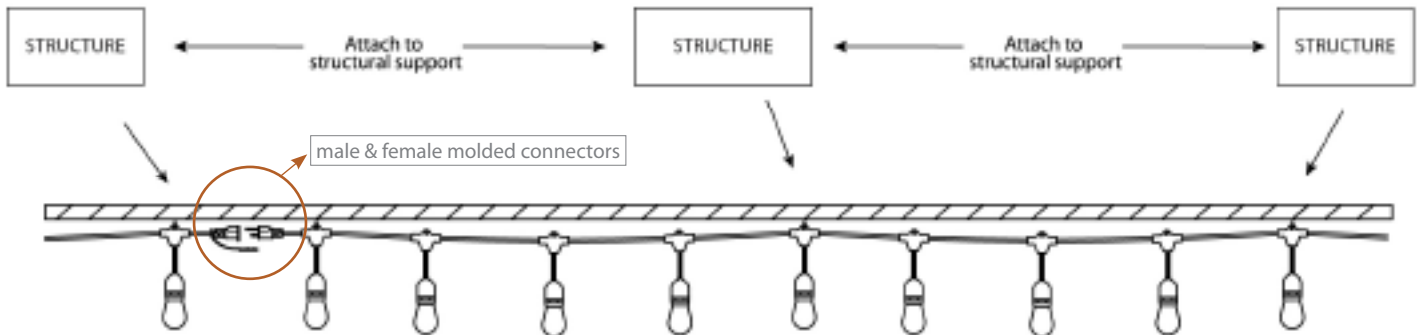

LED FIXTURE

SSL Series

LED Stringer Light Set SSL-STRINGER

24 Light, LED outdoor stringer light set

Features & Benefits

CUL listed, wet location approved	Includes 24 bulbs plus 2 spares
Decorative filament LED bulbs 2200K (warm light)	Shatter-resistant bulbs
14.6m / 48 ft heavy-duty 16/3 cord with male & female molded connectors	Bulbs spaced 2ft on centre
Connect up to 45 sets 658m / 2160ft using 1W LED lamp only	Energy saving 1 watt LED bulbs, 120V

Installation

1. If attaching to the guide wire, attach the ring at the back of the bulb holder to the guide wire using a S-hook or cable tie.

2. If a guide wire is not used, connect securely to structure at the beginning, middle and the end of EACH string light.

Ordering Information Example: SSL-STRINGER/48F/24W/22K/120V

Family Name	Fixture Type	Total Length	Wattage Per Set (Maximum)	CCT	Input Line Voltage
SSL (Solid State Lighting)	STRINGER (Stringer Light Set)	48F (48 feet)	24W	22K (2200K)	120V