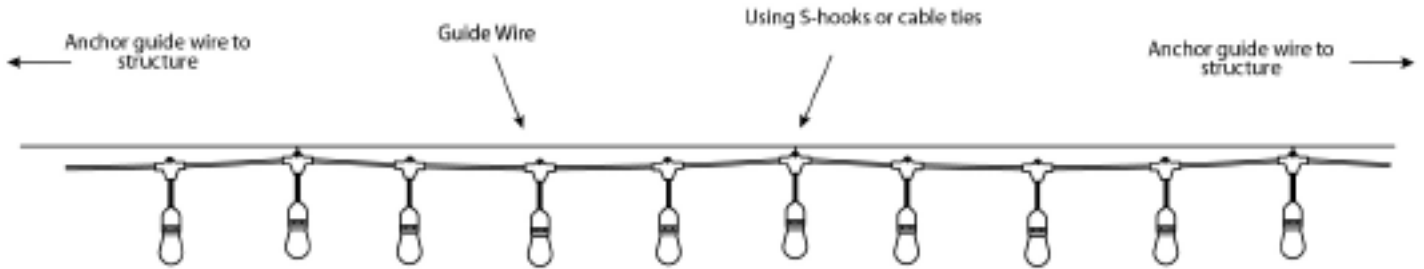

LED FIXTURE

SSL Series

LED Stringer Light Set SSL-STRINGER

24 Light, LED outdoor stringer light set

Features & Benefits

CUL listed, wet location approved	Includes 24 bulbs plus 2 spares
Decorative filament LED bulbs 2200K (warm light)	Shatter-resistant bulbs
14.6m / 48 ft heavy-duty 16/3 cord with male & female molded connectors	Bulbs spaced 2ft on centre
Connect up to 45 sets 658m / 2160ft using 1W LED lamp only	Energy saving 1 watt LED bulbs, 120V

Installation

1. If attaching to the guide wire, attach the ring at the back of the bulb holder to the guide wire using a S-hook or cable tie.

2. If a guide wire is not used, connect securely to structure at the beginning, middle and the end of EACH string light.

Ordering Information Example: SSL-STRINGER/48F/24W/22K/120V

Family Name	Fixture Type	Total Length	Wattage Per Set (Maximum)	CCT	Input Line Voltage
SSL (Solid State Lighting)	STRINGER (Stringer Light Set)	48F (48 feet)	24W	22K (2200K)	120V