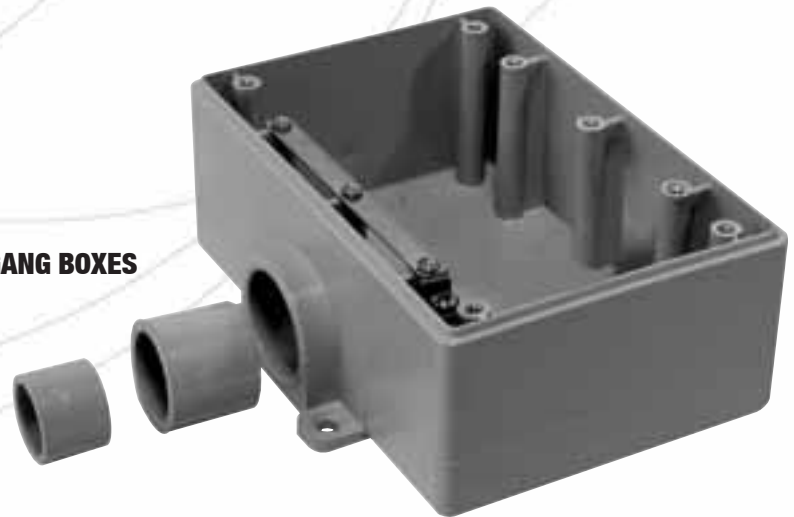

NEW PRODUCT SHOWCASE

F-SERIES 3-IN-1 BOXES

SINGLE GANG DEEP BOXES

DOUBLE GANG BOXES

FEATURES:

- Three boxes in one
- Always have the right size when you need it
- Saves money on inventory
- Box hubs can be sized as required in the field

TRIPLE GANG BOXES

Introducing Scepter F-Series 3-in-1 boxes. Available in single (deep), double and triple gangs, these boxes can be adapted to accommodate three sizes of conduit ($\frac{1}{2}$ ", $\frac{3}{4}$ ", 1") in one box, reducing inventory and ensuring that contractors will have the size they need when they need it.

The 3-in-1 box comes with a standard 1" hub which can be resized to $\frac{3}{4}$ " or $\frac{1}{2}$ " using the supplied reducer bushings. For the $\frac{3}{4}$ " entry, solvent cement the $\frac{3}{4}$ " reducer into the 1" hub. For the $\frac{1}{2}$ " entry, first solvent cement the $\frac{3}{4}$ " reducer into the 1" hub, then cement the $\frac{1}{2}$ " reducer into the $\frac{3}{4}$ " reducer.

PREVIOUS PART NUMBER	PREVIOUS PRODUCT CODE	NEW PART NUMBER	NEW PRODUCT CODE	NEW DESCRIPTION			
1/2 FDS10 3/4 FDS15 1 FDS20	077580 077581 077582	}FDS101520	077299	1/2", 3/4" and 1" single gang deep box			
1/2 FDC10 3/4 FDC15 1 FDC20	077583 077584 077585				}FDC101520	077291	1/2", 3/4" and 1" single gang deep box
1/2 FS-2-10 3/4 FS-2-15 1 FS-2-20	077705 077706 077731						
1/2 FSS-2-10 3/4 FSS-2-15 1 FSS-2-20	077709 077710 077732	}FSS-2-101520	077442	1/2", 3/4" and 1" double gang box			
1/2 FSC-2-10 3/4 FSC-2-15 1 FSC-2-20	077707 077708 077613				}FSC-2-101520	077441	1/2", 3/4" and 1" double gang box
1/2 FSCC-2-10 3/4 FSCC-2-15 1 FSCC-2-20	077711 077712 077733						
1/2 FSC-3-10 3/4 FSC-3-15 1 FSC-3-20	077715 077716 077735	}FSC-3-101520	077438	1/2", 3/4" and 1" triple gang box			
1/2 FS-3-10 3/4 FS-3-15 1 FS-3-20	077713 077714 077736				}FS-3-101520	077337	1/2", 3/4" and 1" triple gang box