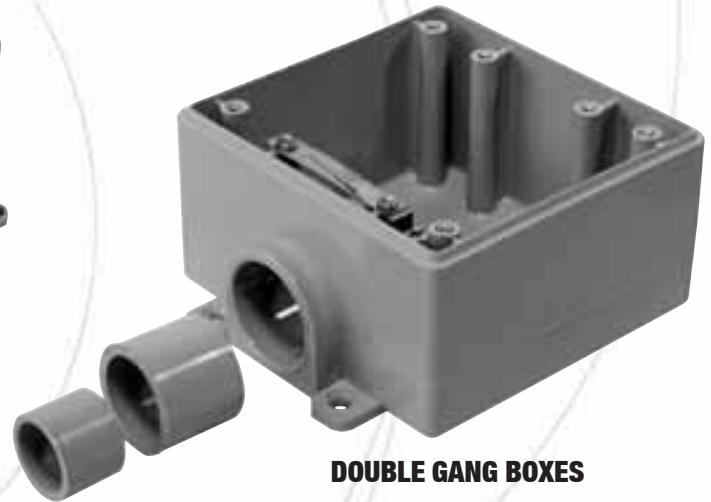

NEW PRODUCT SHOWCASE

F-SERIES 3-IN-1 BOXES

SINGLE GANG DEEP BOXES

DOUBLE GANG BOXES

FEATURES:

- Three boxes in one
- Always have the right size when you need it
- Saves money on inventory
- Box hubs can be sized as required in the field

TRIPLE GANG BOXES

Introducing Scepter F-Series 3-in-1 boxes. Available in single (deep), double and triple gangs, these boxes can be adapted to accommodate three sizes of conduit ($\frac{1}{2}$ ", $\frac{3}{4}$ ", 1") in one box, reducing inventory and ensuring that contractors will have the size they need when they need it.

The 3-in-1 box comes with a standard 1" hub which can be resized to $\frac{3}{4}$ " or $\frac{1}{2}$ " using the supplied reducer bushings. For the $\frac{3}{4}$ " entry, solvent cement the $\frac{3}{4}$ " reducer into the 1" hub. For the $\frac{1}{2}$ " entry, first solvent cement the $\frac{3}{4}$ " reducer into the 1" hub, then cement the $\frac{1}{2}$ " reducer into the $\frac{3}{4}$ " reducer.

PREVIOUS PART NUMBER	PREVIOUS PRODUCT CODE	NEW PART NUMBER	NEW PRODUCT CODE	NEW DESCRIPTION			
1/2 FDS10 3/4 FDS15 1 FDS20	077580 077581 077582	}FDS101520	077299	1/2", 3/4" and 1" single gang deep box			
1/2 FDC10 3/4 FDC15 1 FDC20	077583 077584 077585				}FDC101520	077291	1/2", 3/4" and 1" single gang deep box
1/2 FS-2-10 3/4 FS-2-15 1 FS-2-20	077705 077706 077731						
1/2 FSS-2-10 3/4 FSS-2-15 1 FSS-2-20	077709 077710 077732	}FSS-2-101520	077442	1/2", 3/4" and 1" double gang box			
1/2 FSC-2-10 3/4 FSC-2-15 1 FSC-2-20	077707 077708 077613				}FSC-2-101520	077441	1/2", 3/4" and 1" double gang box
1/2 FSCC-2-10 3/4 FSCC-2-15 1 FSCC-2-20	077711 077712 077733						
1/2 FSC-3-10 3/4 FSC-3-15 1 FSC-3-20	077715 077716 077735	}FSC-3-101520	077438	1/2", 3/4" and 1" triple gang box			
1/2 FS-3-10 3/4 FS-3-15 1 FS-3-20	077713 077714 077736				}FS-3-101520	077337	1/2", 3/4" and 1" triple gang box