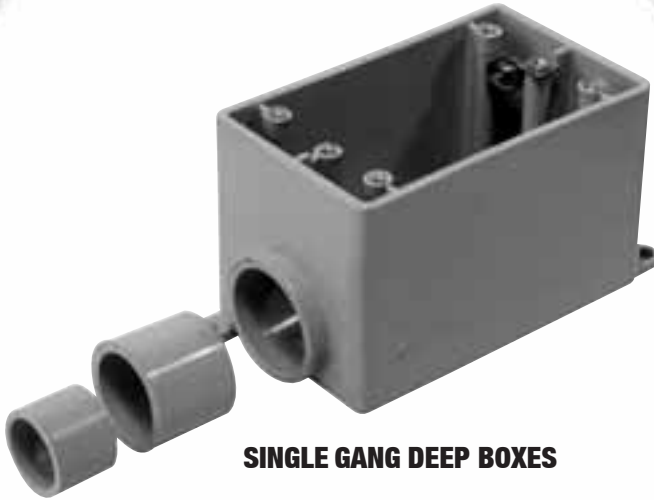

NEW PRODUCT SHOWCASE

F-SERIES 3-IN-1 BOXES

SINGLE GANG DEEP BOXES

DOUBLE GANG BOXES

FEATURES:

- Three boxes in one
- Always have the right size when you need it
- Saves money on inventory
- Box hubs can be sized as required in the field

TRIPLE GANG BOXES

Introducing Scepter F-Series 3-in-1 boxes. Available in single (deep), double and triple gangs, these boxes can be adapted to accommodate three sizes of conduit ($\frac{1}{2}$ ", $\frac{3}{4}$ ", 1") in one box, reducing inventory and ensuring that contractors will have the size they need when they need it.

The 3-in-1 box comes with a standard 1" hub which can be resized to $\frac{3}{4}$ " or $\frac{1}{2}$ " using the supplied reducer bushings. For the $\frac{3}{4}$ " entry, solvent cement the $\frac{3}{4}$ " reducer into the 1" hub. For the $\frac{1}{2}$ " entry, first solvent cement the $\frac{3}{4}$ " reducer into the 1" hub, then cement the $\frac{1}{2}$ " reducer into the $\frac{3}{4}$ " reducer.

PREVIOUS PART NUMBER	PREVIOUS PRODUCT CODE	NEW PART NUMBER	NEW PRODUCT CODE	NEW DESCRIPTION			
1/2 FDS10 3/4 FDS15 1 FDS20	077580 077581 077582	}FDS101520	077299	1/2", 3/4" and 1" single gang deep box			
1/2 FDC10 3/4 FDC15 1 FDC20	077583 077584 077585				}FDC101520	077291	1/2", 3/4" and 1" single gang deep box
1/2 FS-2-10 3/4 FS-2-15 1 FS-2-20	077705 077706 077731						
1/2 FSS-2-10 3/4 FSS-2-15 1 FSS-2-20	077709 077710 077732	}FSS-2-101520	077442	1/2", 3/4" and 1" double gang box			
1/2 FSC-2-10 3/4 FSC-2-15 1 FSC-2-20	077707 077708 077613				}FSC-2-101520	077441	1/2", 3/4" and 1" double gang box
1/2 FSCC-2-10 3/4 FSCC-2-15 1 FSCC-2-20	077711 077712 077733						
1/2 FSC-3-10 3/4 FSC-3-15 1 FSC-3-20	077715 077716 077735	}FSC-3-101520	077438	1/2", 3/4" and 1" triple gang box			
1/2 FS-3-10 3/4 FS-3-15 1 FS-3-20	077713 077714 077736				}FS-3-101520	077337	1/2", 3/4" and 1" triple gang box