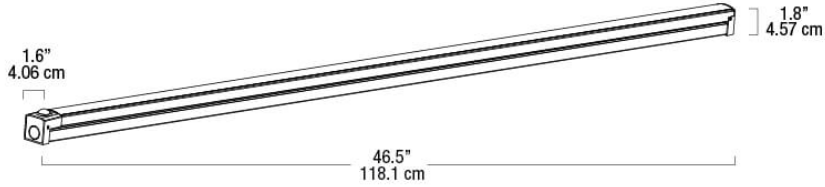

# LSLMS-4FT-WH

Low Profile Strip Light

|        |  |
|--------|--|
| NAME:  |  |
| TYPE:  |  |
| DATE:  |  |
| NOTES: |  |

**SPECIFICATIONS**

|                         |  |
|-------------------------|--|
| <b>WIRING:</b>          | <p>Hardwire only. Installs easily to ceiling or wall. It may also be installed over a junction box using a canopy plate for an octagonal junction box.</p> <p>Manufactured as a two-part unit; easily removed front panel and a wire back housing to allow for ease of installation.</p>   |
| <b>HOUSING DETAILS:</b> | <p>The housing channel is formed steel with durable poly carbonate end caps, with multiple 1/2" knockout locations for ease of installation.</p> <p>The motion sensor is a PIR sensor with a detection range of 13'(4m) to 19'(6m) and a time delay of 3 minutes. Sensing no movement within that time period, the unit will shut off automatically.</p> |
| <b>OPTICS:</b>          | <p>Offered with an acrylic frosted diffuser lens and LED strip technology to distribute light and optimize delivered high level of lumens.</p>   |
| <b>ELECTRICAL:</b>      | <p>Easily connected to a 120-277V power supply via provided UL recognized driver.</p> <p>Non-dimmable</p> <p>DAMP LOCATIONS rated</p> <p>Certifications: This product is ETL and Energy Star listed in USA and Canada.</p>   |
| <b>LENS:</b>            | <p>Viper Light Strip has a frosted diffuser providing a uniform and widespread illumination.</p>   |

## DIMENSIONS