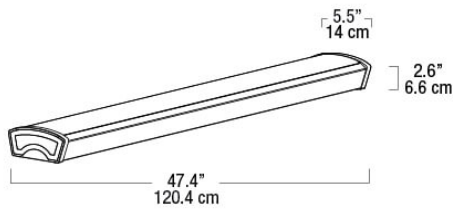

WLLED48

COBRA LOW PROFILE WRAP AROUND

DIMENSIONS

RATINGS

ORDERING GUIDE

COBRA WRAP LIGHT SERIES

Series	Length	Color Temperature	Finish
WLLED	48	4K 4000K/80CRI/40W	WH White
Notes:	Configure product using BOLD options: Ex: WLLED48-4K-WH