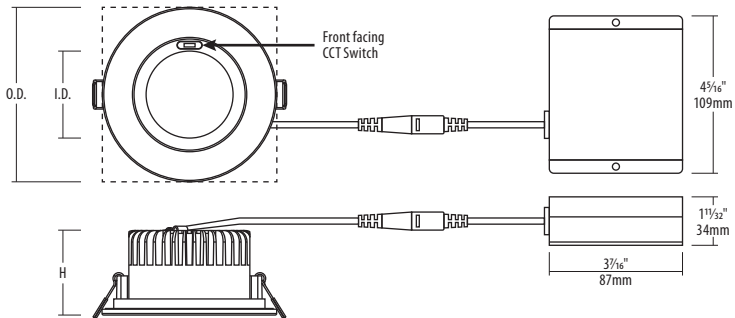

Quick Connect push-in terminals

"Quick connect" push-in terminals for fast and easy wiring.

Start Up Temperature

-40°C (-40°F)

Environment

- Suitable for wet locations.
- Suitable for outdoor applications.
- Suitable for insulated ceiling applications.

SPECIFICATION	
Application	Ceiling Recessed Mount
Approved Location	Wet / Outdoor / Insulated Ceilings
Beam Angle	4": 75° 6": 80°
CCT	2700 K / 3000 K / 3500 K / 4000 K / 5000 K
Certification	cETLus
Color	WH
CRI	90
Dimming	Yes
Dimming Tech	Forward/Reverse phase / TRIAC/ELV
Energy Star	Yes
Hole Cut	4" : Ø 4¼" (108mm) 6" : Ø 6¼" (159mm)
Input	100-135V AC, 60Hz
LM79	Yes
LM80	Yes
Lumens	Up to 1520
Lumens per Watt	Up to 96
Min. Operating Temp.	-40°C (-40°F)
Power Factor	0.9
Projected Life	70% @ 50,000 hrs
Title 24	JA8 (up to 4000 K)
Warranty	Lifetime
Wattage	12W / 16W

Size	O.D.	I.D.	H
SLMB4	4¾" (121mm)	2¾" (60mm)	2½" (59mm)
SLMB6	6⅜" (173mm)	4⅜" (106mm)	3⅜" (78mm)

CCT	Lumens	
	SLMB4	SLMB6
2700 K	810	1360
3000 K	860	1400
3500 K	890	1500
4000 K	900	1520
5000 K	890	1500