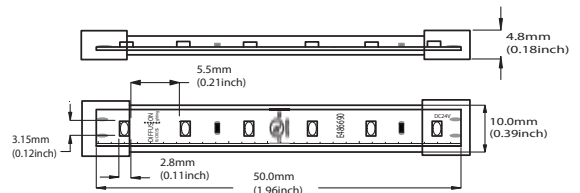

SL3 - Outdoor Diffusion LED Strip

Description

Diffusion SL-3 is a flexible 10mm wide linear LED strip. It is available in 16' and 32' rolls that can be cut every 6 LEDs (50mm or 2").

Features

- Includes endcaps and mounting clips with screws
- Long life LED : 50,000 hrs
- Dimmable with dimming power supply
- 2' power feeds on both ends of every roll
- IP67

Custom lengths available upon request

Specifications

- LED : 10 W/m (3 W/ft)
- Lamp Life : 50,000 hrs LM80
- LED/Meter : 120/m (36/ft)
- Power Input : 24V DC
- CRI > 91

Lumens

1. 2700K = 788 lm/m (236 lm/ft) ●
2. 3000K = 820 lm/m (252 lm/ft) ●
3. 3400K = 876 lm/m (263 lm/ft) ●
4. 4100K = 908 lm/m (279 lm/ft) ○

Custom Kelvins available upon request

ORDERING
CODE

LENGTH

VOLTAGE

KELVIN

SL3-OUT	xx	24V	xxxx

SL3-OUT

16 ft
32 ft

24 Volt

2700 K
3000 K
3400 K
4100 K

1. 1 BIN SELECTION
2. 2 STEP MACADAM ELLIPSE
3. 3 TEST QUALITY CONTROL