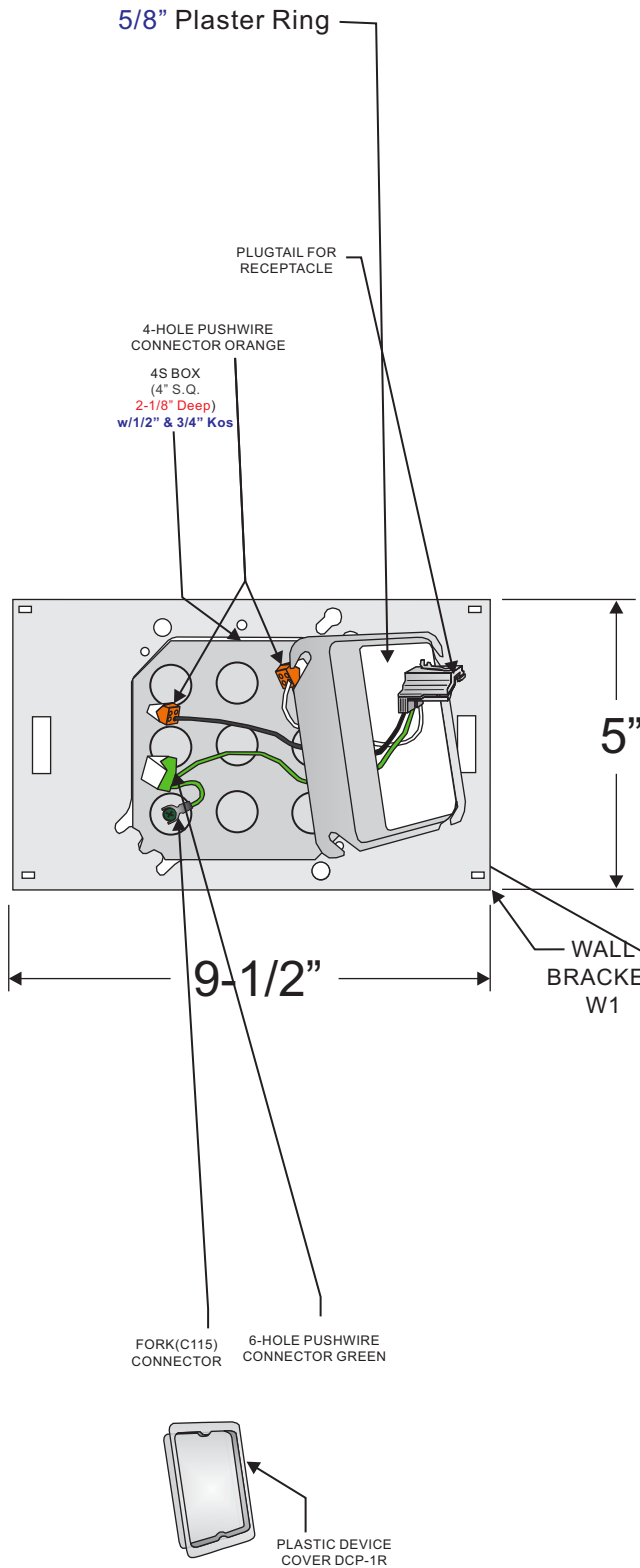

EZE-Fab™ Prefabricated Assemblies

Sold in Packs of 10

AR250-600
ADJUSTABLE
BACK SUPPORT

EZEW1-RPT58

EF000056

Cablofil® Products

8319 State Route 4.
Mascoutah, IL 62258
(618) 566-3244
www.legrand.us/cablofil