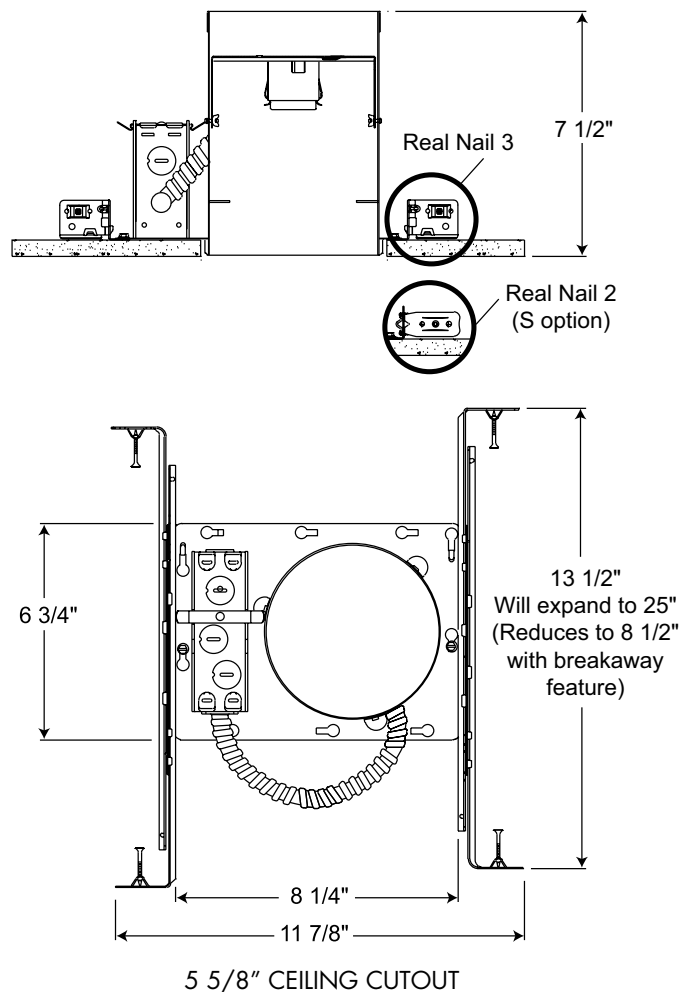

Housing IC housing, .032" aluminum sealed for Air-Loc Compliance • Housing is vertically adjustable to accommodate up to a 1" ceiling thickness.

PRODUCT CODES

Catalog Number	Input Voltage	Lamp Rating
IC20	5" Incandescent New Construction IC Housing	120V A19/BR30/PAR20/PAR30/PAR30L/R20/R30 (See page 2 for max. trim rating)
IC20 G	5" Incandescent New Construction IC Housing with pre-installed Air-Loc gasket	120V A19/BR30/PAR20/PAR30/PAR30L/R20/R30 (See page 2 for max. trim rating)
IC20 S	5" Incandescent New Construction IC Housing with smaller footprint bar hanger (Real Nail 2)	120V A19/BR30/PAR20/PAR30/PAR30L/R20/R30 (See page 2 for max. trim rating)
IC20 S G	5" Incandescent New Construction IC Housing with smaller footprint bar hanger (Real Nail 2) and pre-installed Air-Loc gasket	120V A19/BR30/PAR20/PAR30/PAR30L/R20/R30 (See page 2 for max. trim rating)
IC20 W	5" Incandescent New Construction IC Housing with push-in electrical connectors for fast, secure installation	120V A19/BR30/PAR20/PAR30/PAR30L/R20/R30 (See page 2 for max. trim rating)
IC20 W G	5" Incandescent New Construction IC Housing with push-in electrical connectors and pre-installed Air-Loc gasket	120V A19/BR30/PAR20/PAR30/PAR30L/R20/R30 (See page 2 for max. trim rating)

Housing and trim can be ordered together or separate, but will always ship separately.

DIMENSIONS

Accessories

Catalog Number	Description
ALG5	Air-Loc Gasket
G2405	T-Bar Clips (Set of 4), for S option only

To order, specify catalog number.